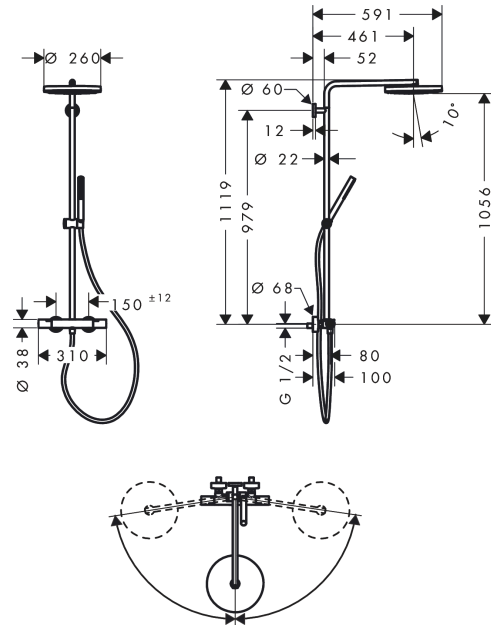

Pulsify S Puro
Showerpipe 260 1jet with Ecostat Fine
 Finish: **Chrome** Article Number: **24222000**

Description

product features

- consists of: overhead shower, hand shower, shower thermostat, shower bar, slider, shower hose
- overhead shower Pulsify 260 1jet
- shower head size overhead shower: 260 mm
- spray type overhead shower: PowderRain
- spray disc surface: graphite
- Fast Drain empties the overhead shower from an angle of 10°
- removable shower head
- flow rate PowderRain spray (at 3 bar): 11,2 l/min
- spray type hand shower: PowderRain
- flow rate of hand shower at 3 bar: 8 l/min
- maximum flow rate for Showerpipe at 3 bar: 11,2 l/min
- max. operating pressure: 10 bar
- ball-joint: overhead shower angle adjustable
- shower bar diameter: 22 mm
- height-adjustable slider with locking push-button slider
- slider rotatable on the pipe for left or right operation
- shower arm length overhead shower: 460 mm
- swivel shower arm
- thermostat Ecostat Fine
- safety stop at 40°C
- adjustable hot water limitation
- outlets controlled via turning handle
- will not run two functions at same time
- suitable for continuous flow water heaters
- mounting type: exposed installation
- connection dimension DN15
- connection thread G ½
- centre distance 150 ± 12 mm
- intrinsically safe against backflow
- pipe length: 1119 mm
- 2 functions

Technology

Pulsify S Puro
Showerpipe 260 1jet with Ecostat Fine
 Finish: **Chrome** Article Number: **24222000**

Product image

Scale drawing

Flowchart

Pulsify S Puro
Showerpipe 260 1jet with Ecostat Fine
 Finish: **Chrome** Article Number: **24222000**