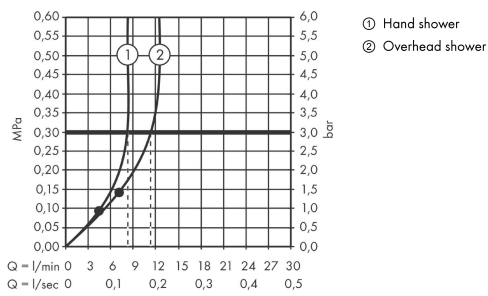

Pulsify S Puro
Showerpipe 260 1jet with Ecostat Fine
 Finish: **Chrome** Article Number: **24222000**

Description

product features

- consists of: overhead shower, hand shower, shower thermostat, shower bar, slider, shower hose
- overhead shower Pulsify 260 1jet
- shower head size overhead shower: 260 mm
- spray type overhead shower: PowderRain
- spray disc surface: graphite
- Fast Drain empties the overhead shower from an angle of 10°
- removable shower head
- flow rate PowderRain spray (at 3 bar): 11,2 l/min
- spray type hand shower: PowderRain
- flow rate of hand shower at 3 bar: 8 l/min
- maximum flow rate for Showerpipe at 3 bar: 11,2 l/min
- max. operating pressure: 10 bar
- ball-joint: overhead shower angle adjustable
- shower bar diameter: 22 mm
- height-adjustable slider with locking push-button slider
- slider rotatable on the pipe for left or right operation
- shower arm length overhead shower: 460 mm
- swivel shower arm
- thermostat Ecostat Fine
- safety stop at 40°C
- adjustable hot water limitation
- outlets controlled via turning handle
- will not run two functions at same time
- suitable for continuous flow water heaters
- mounting type: exposed installation
- connection dimension DN15
- connection thread G ½
- centre distance 150 ± 12 mm
- intrinsically safe against backflow
- pipe length: 1119 mm
- 2 functions

Technology

Pulsify S Puro
Showerpipe 260 1jet with Ecostat Fine
 Finish: **Chrome** Article Number: **24222000**

Product image

Scale drawing

Flowchart

Pulsify S Puro
Showerpipe 260 1jet with Ecostat Fine
 Finish: **Chrome** Article Number: **24222000**