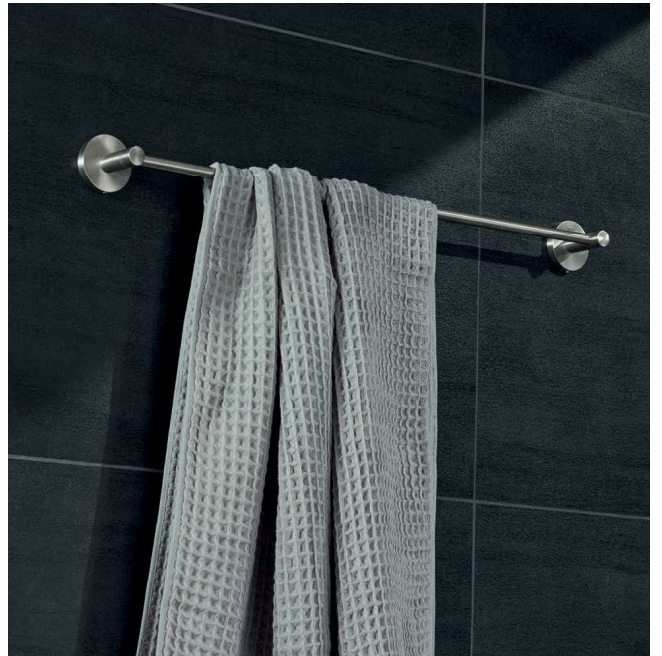

RIGHT | 40 369 GL1 + 40 372 001 | Holder + Crystal glass | 40 365 GL1 | Towel ring

40 447 001 | Crystal glass with holder

40 366 DC1 | Towel rail, 600 mm

GROHE ESSENTIALS AVAILABLE IN:

<b>00</b> StarLight Chrome	<b>GL</b> Cool Sunrise	<b>DA</b> Warm Sunset	<b>A0</b> Hard Graphite	<b>BE</b> Polished Nickel
<b>DC</b> SuperSteel	<b>GN</b> Brushed Cool Sunrise	<b>DL</b> Brushed Warm Sunset	<b>AL</b> Brushed Hard Graphite	<b>EN</b> Brushed Nickel