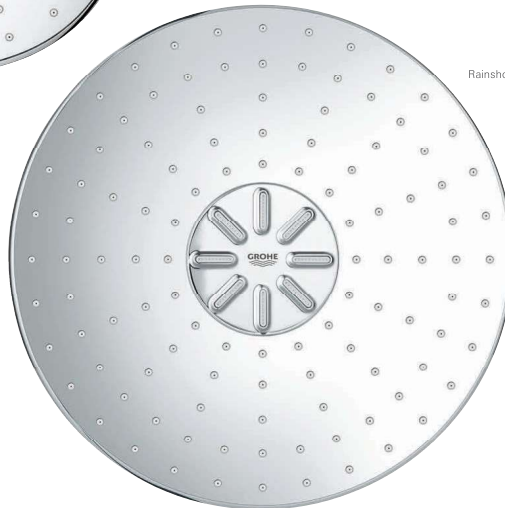

Or choose GROHE 310 SmartConnect head shower with two spray options and an innovative remote control to change or combine the sprays without having to reach up into the shower itself.

Why not update your showering with the comfort of the new Tempesta 250 head shower? A generous diameter of 250mm means full-face showering enjoyment with the refreshing Rain Spray. And thanks to the water-saving GROHE EcoJoy function, you can experience the power of a downpour every day without hurting the planet.

All GROHE head showers feature GROHE DreamSpray technology for a luxurious full spray and unbeatable showering enjoyment, while SpeedClean shower nozzles prevent the build-up of limescale.

LEFT | 26 479 LS0 | Rainshower 310 SmartActive Cube head shower set

GROHE HEAD SHOWERS  
SHAPES AND SIZES

Rainshower 360

Euphoria 260

Rainshower 310 Mono Cube

Rainshower 310 SmartActive

Rainshower 310 SmartActive Cube

Rainshower 310 Mono

Tempesta 250 Cube

## REACH HAPPINESS... WITH JUST A TOUCH

Comfort, control and showering pleasure are all within easy reach, thanks to the GROHE Rainshower 310 SmartConnect head shower. With a slim, minimalist profile and generous 310mm diameter this head shower is an ideal fit for modern bathrooms, with round and square models offering plenty of design options.