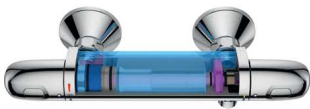

GROHE GROHTHERM 1000

GROHE COOLTOUCH, ULTIMATE COMFORT.

Enjoy taking a refreshing shower more than ever before. The Grohtherm 1000 with contemporary design offers ergonomically shaped metal handles, GROHE TurboStat technology and water-saving eco functions. the GROHE CoolTouch compact body,

100% GROHE CoolTouch