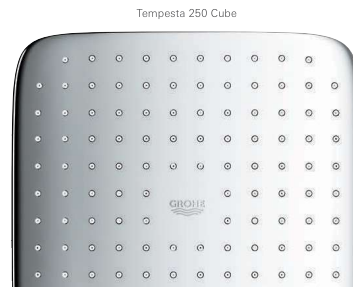

GROHE HEAD SHOWERS  
SHAPES AND SIZES

Rainshower 360

Euphoria 260

Rainshower 310 Mono Cube

Rainshower 310 SmartActive

Rainshower 310 SmartActive Cube

Rainshower 310 Mono

Tempesta 250 Cube