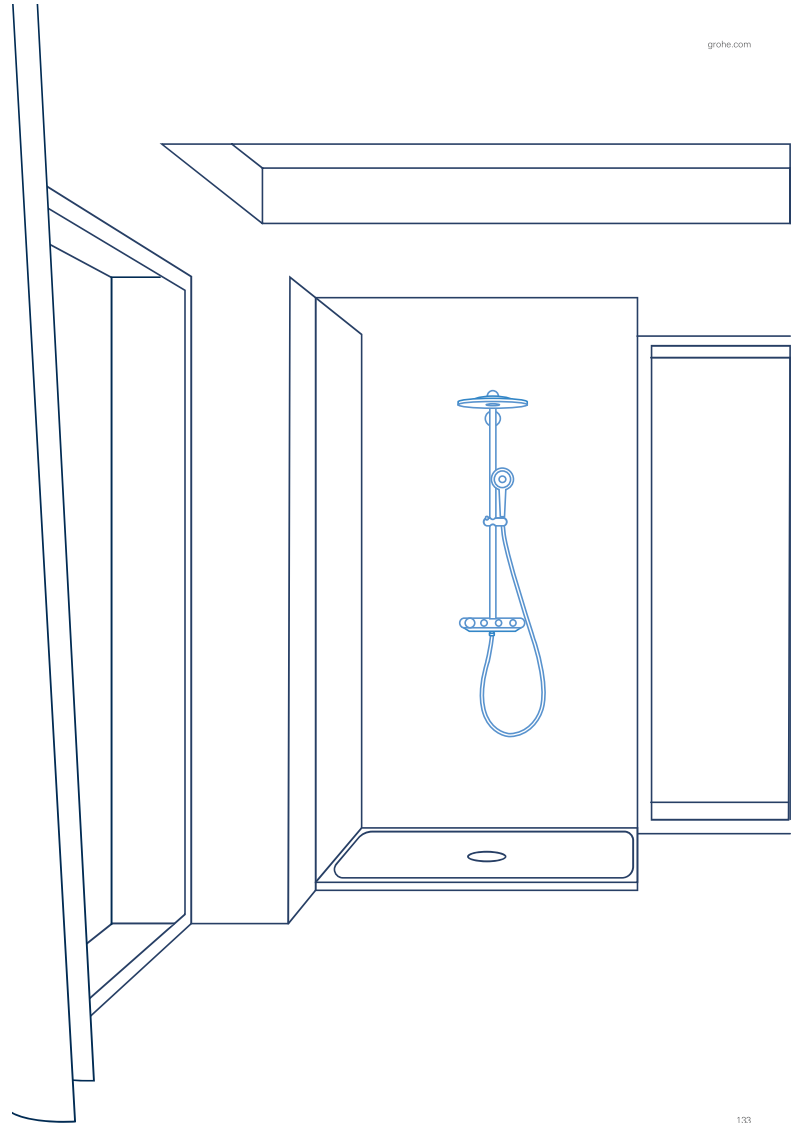

04

SHOWERS & SHOWER SYSTEMS

REVITALIZE YOUR BODY, MIND AND SOUL WITH AN EXHILARATING SHOWER

Create your personal hydrotherapy shower and use all the physical properties of water to create a new sensation every day. Large or extra-large; fitted flush to the ceiling or wall mounted; GROHE showers come in all shapes, styles and sizes – each one designed with your satisfaction and enjoyment in mind. A gentle Rain Spray for rinsing off soap or a body scrub, a focused Jet Spray to help

relax tense muscles or a soft and soothing Champagne Spray. With GROHE showers the choice is at your fingertips. Increase the hydrotherapy level and experience three-dimensional showering. Our adjustable side showers can be calibrated to place more pressure between your shoulder blades and slightly less on your lower back – your in-shower massage service.