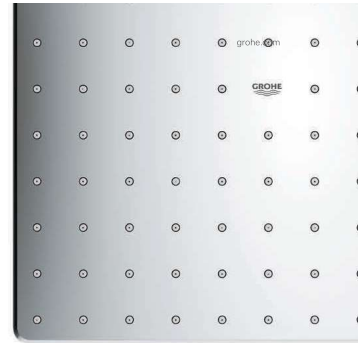

Rainshower 310 Mono Cube