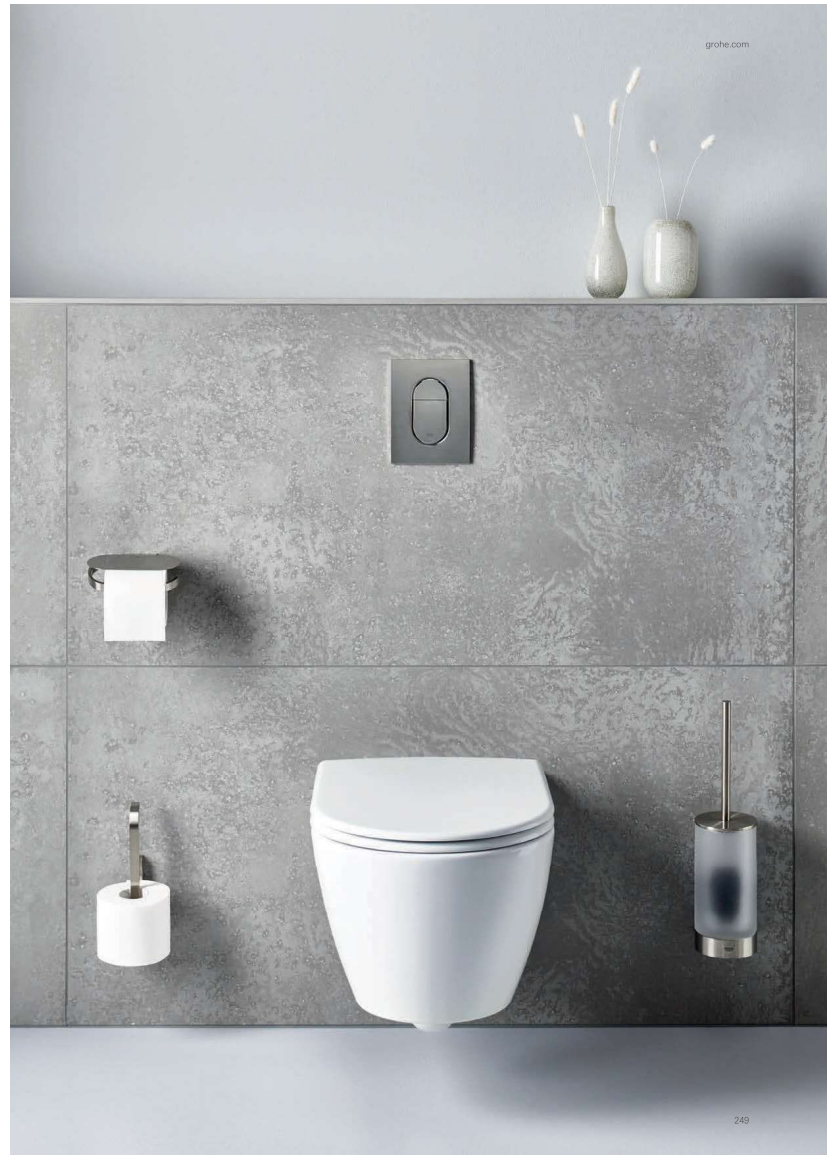

GROHE SELECTION

QUALITY CRAFTSMANSHIP CLAD IN SOPHISTICATED STYLE

Combining a slim, organic shape with crisp, geometric lines the GROHE Selection accessories blend form and function. The sleek collection perfectly complements our GROHE Plus, Essence and Lineare ranges. Simply select one of our ten chic finishes to create your own cutting-edge bathroom design!

RIGHT | 41 076 DC0 | Toilet brush set | 41 067 DC0 | Spare toilet paper holder | 41 069 DC0 | Toilet paper holder