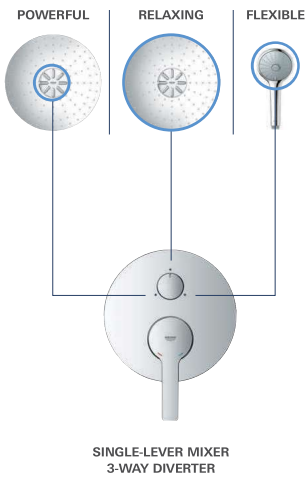

SHOWER PLEASURE TO THE POWER OF THREE

Control up to three showers with just one trim. Today's trend is for a multiple shower experience that offers more than simple bath/shower combinations. The downside is that for this to work, you need two rough-ins and two trims to control a hand shower and a two-spray head shower: up until now. With

just one rough-in and one trim, it is possible to enjoy two head shower functions. The pleasure of using two head shower sprays is enhanced by the Rainshower 360 and the Rainshower 310 head showers. Designed to be the perfect match, they deliver an unmissable shower sensation.