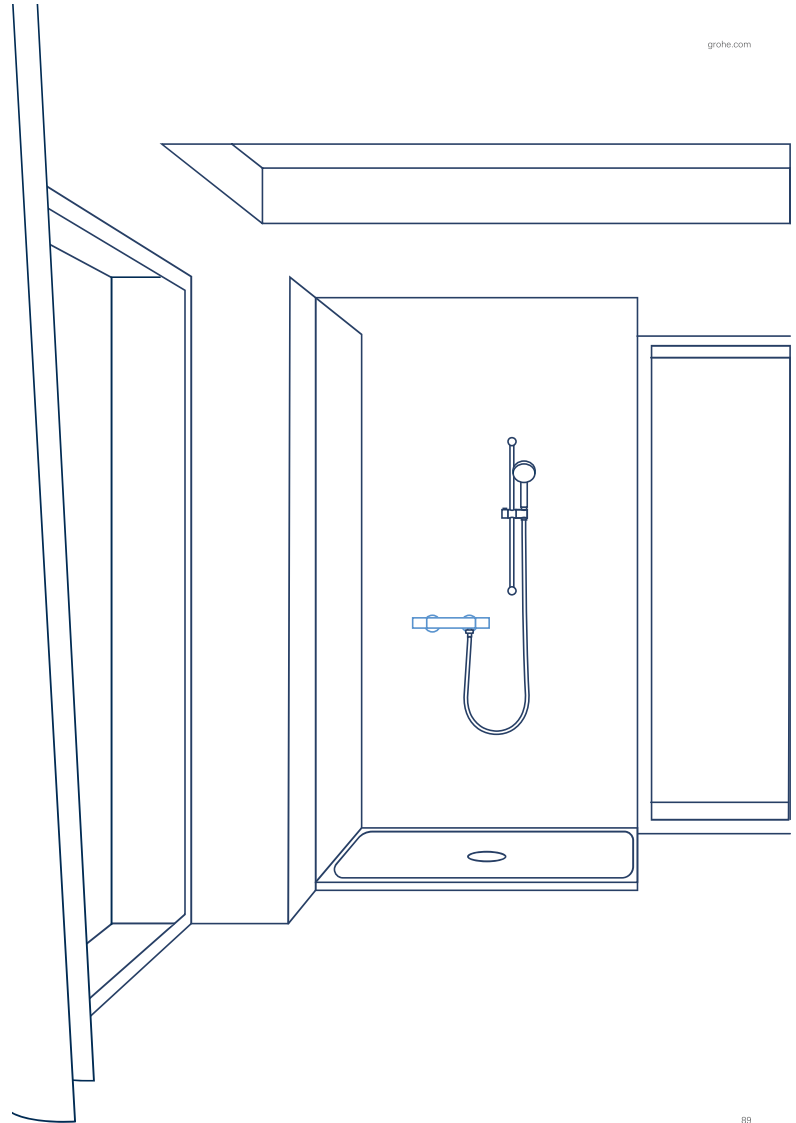

03

THERMOSTATS

PRECISE CONTROL FOR A RELEAXADED SHOWER EXPERIENCE

As our benchmark when constructing GROHE thermostats we used the most sensitive thermometer around – your skin. The revolutionary thermostats in our Grohtherm range ensure that hot and cold water will touch your skin in exactly the proportions you desire.

GROHE TurboStat is a revolutionary technical feature – it provides the correct shower temperature in seconds and keeps it constant. The many elegant design features in these miniature technological marvels are wonderfully innovative.