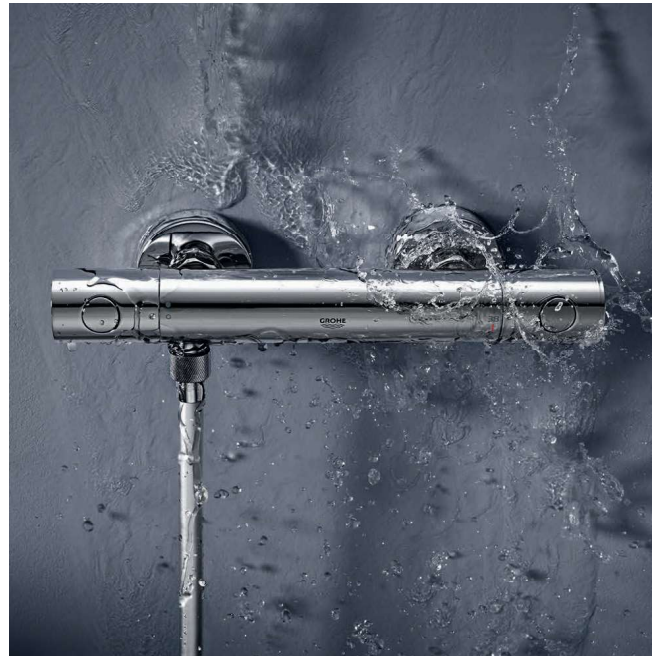

34 765 000 | Thermostatic shower mixer with MetalGrip