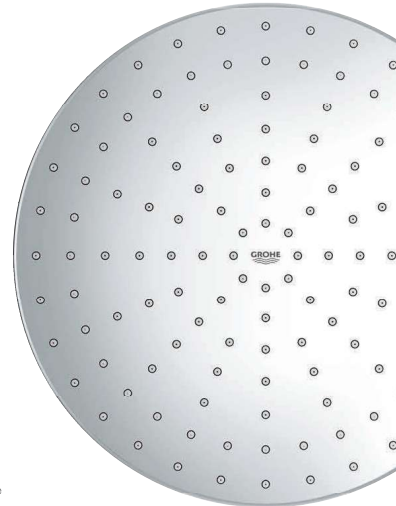

Or choose GROHE 310 SmartConnect head shower with two spray options and an innovative remote control to change or combine the sprays without having to reach up into the shower itself.

Why not update your showering with the comfort of the new Tempesta 250 head shower? A generous diameter of 250mm means full-face showering enjoyment with the refreshing Rain Spray. And thanks to the water-saving GROHE EcoJoy function, you can experience the power of a downpour every day without hurting the planet.

All GROHE head showers feature GROHE DreamSpray technology for a luxurious full spray and unbeatable showering enjoyment, while SpeedClean shower nozzles prevent the build-up of limescale.

LEFT | 26 479 LS0 | Rainshower 310 SmartActive Cube head shower set

GROHE HEAD SHOWERS  
SHAPES AND SIZES

Rainshower 360

Euphoria 260

Rainshower 310 Mono Cube

Rainshower 310 SmartActive

Rainshower 310 SmartActive Cube

Rainshower 310 Mono

Tempesta 250 Cube

## REACH HAPPINESS... WITH JUST A TOUCH

Comfort, control and showering pleasure are all within easy reach, thanks to the GROHE Rainshower 310 SmartConnect head shower. With a slim, minimalist profile and generous 310mm diameter this head shower is an ideal fit for modern bathrooms, with round and square models offering plenty of design options.