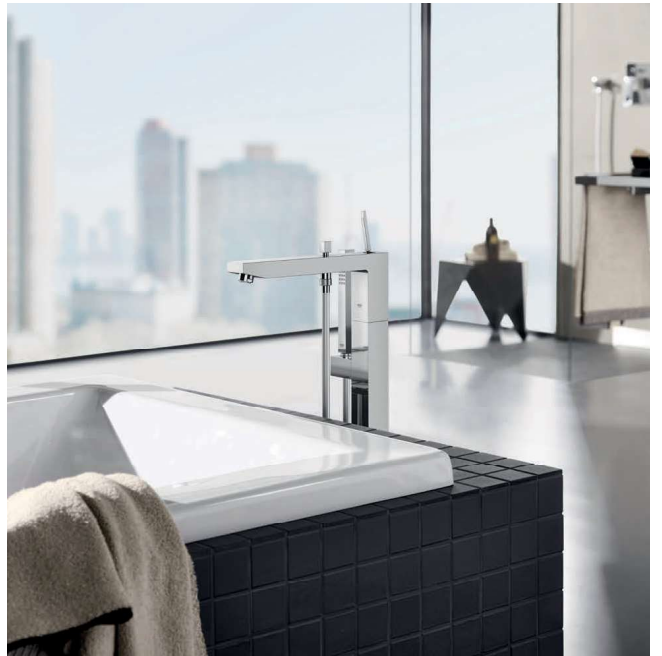

23 667 001 + 45 984 001 / 29 038 001 / 29 086 000 | Bath/shower mixer floor mounted + separate concealed body