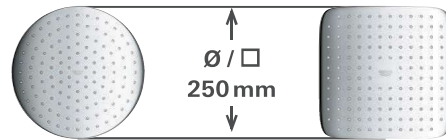

JOYFUL, SUSTAINABLE SHOWERING.

GROHE EcoJoy limits the flow of water to a sustainable 9,5 l/min, without compromising performance, so you can luxuriate under the shower's generous spray confident you are also doing your bit for the planet.

With a new slim profile and round and cube shapes available, Tempesta 250 fits with any existing shower for instant showering joy.