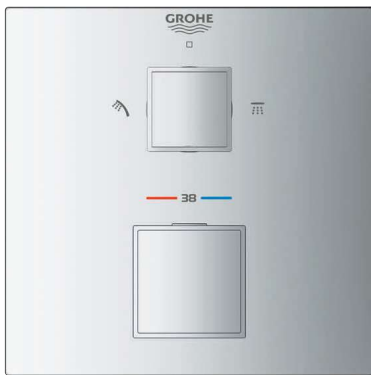

CHOOSE BETWEEN THREE DIFFERENT DESIGNS

GROHE GROHTHERM CUBE CONCEALED THERMOSTATS AVAILABLE IN:

- 00
  StarLight Chrome
- DC
  SuperSteel
- AL
  Brushed Hard Graphite