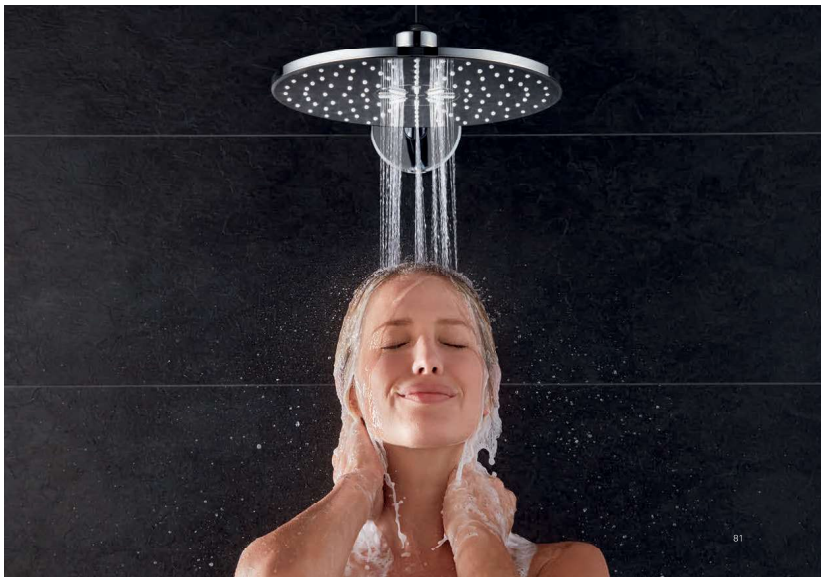

SHOWER PLEASURE TO THE POWER OF THREE

Control up to three showers with just one trim. Today's trend is for a multiple shower experience that offers more than simple bath/shower combinations. The downside is that for this to work, you need two rough-ins and two trims to control a hand shower and a two-spray head shower: up until now. With

just one rough-in and one trim, it is possible to enjoy two head shower functions. The pleasure of using two head shower sprays is enhanced by the Rainshower 360 and the Rainshower 310 head showers. Designed to be the perfect match, they deliver an unmissable shower sensation.