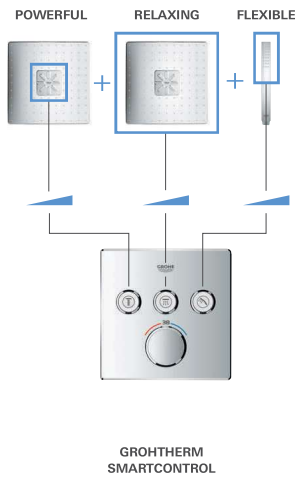

SHOWER PLEASURE TO THE POWER OF THREE

Control up to three showers with just one trim. Today's trend is for a multiple shower experience that offers more than simple bath/shower combinations. The downside is that for this to work, you need two rough-ins and two trims to control a hand shower and a two-spray head shower: up until now. With

just one rough-in and one trim, it is possible to enjoy two head shower functions. The pleasure of using two head shower sprays is enhanced by the Rainshower 360 and the Rainshower 310 head showers. Designed to be the perfect match, they deliver an unmissable shower sensation.