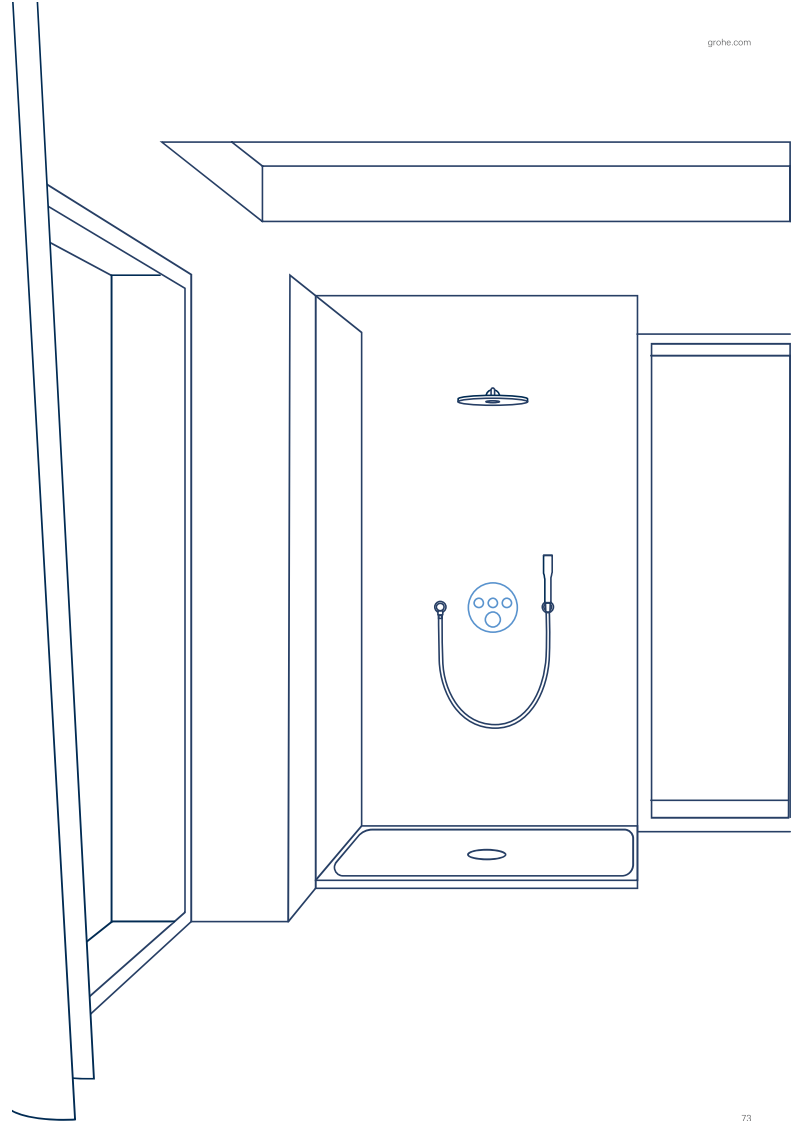

02

CONCEALED MIXERS

GROHE RAPIDO SMARTBOX SYSTEM

Space – we'd all like to have more of it, especially in the shower area. With its hidden installation, GROHE Concealed technology offers more space under the shower, without compromising on functionality or comfort.

A wide selection of suitable trimsets and showers ensures that the style chosen for the bathroom extends seamlessly into the shower area. And seen from a practical angle, the slim, streamlined design makes cleaning faster and more convenient.