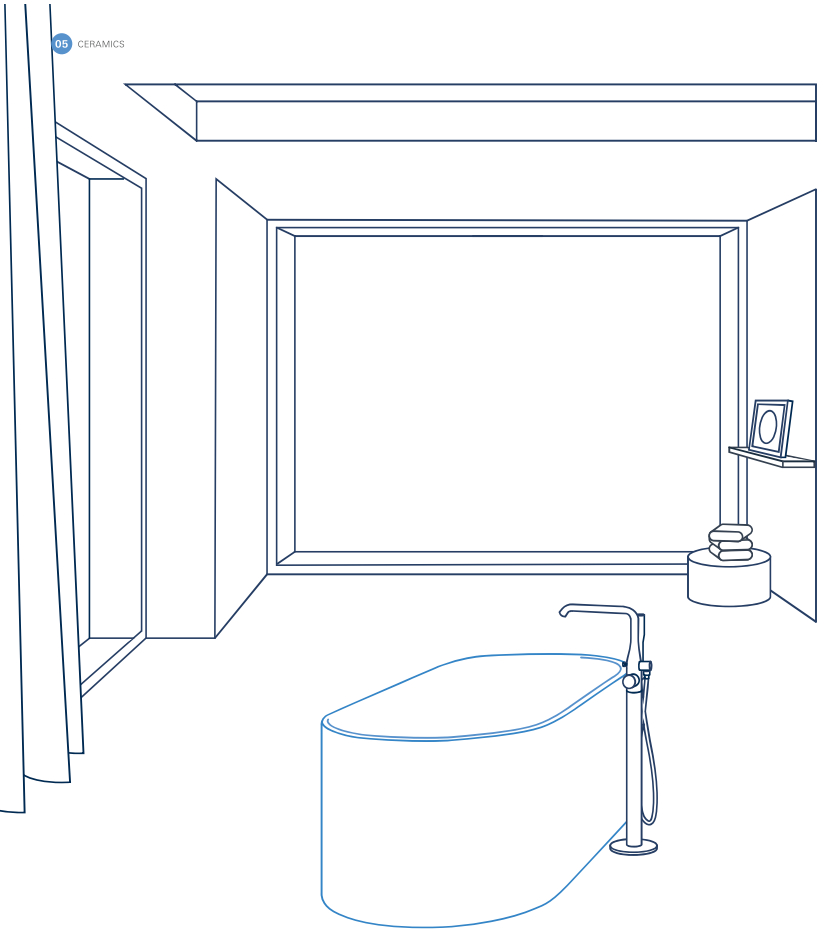

27 512 001 | Tempesta-F trigger spray handspray with trigger control

05

CERAMICS

Create your own, individualist bathroom with GROHE's five carefully curated design collections. Five design lines and an acrylic shower tray line, each with their own distinctive and desirable appeal, ensure that whatever your personal taste, finding a style and silhouette that fits perfectly with your design vision is easy.