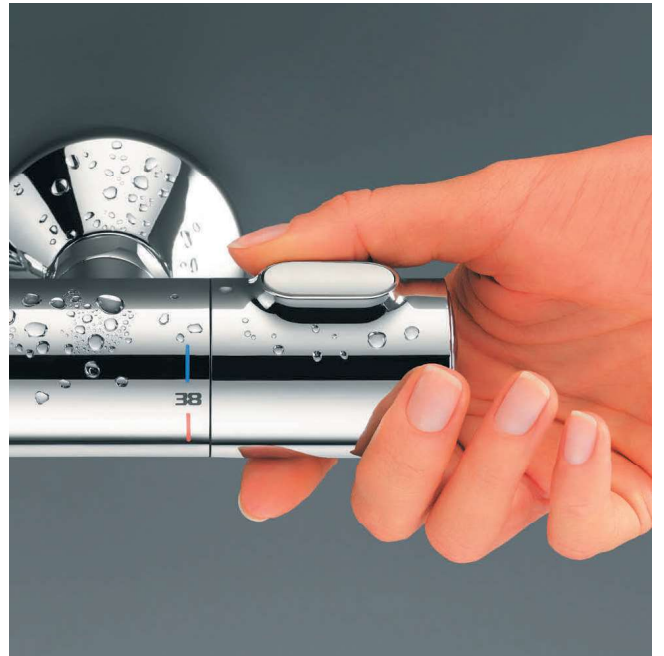

34 793 000 | Thermostatic shower mixer with GROHE 38° SafeStop button