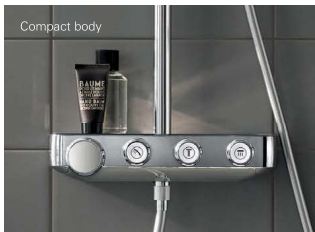

26 510 000 | Euphoria SmartControl 260 bath/shower system with thermostat and bath spout

RIGHT | 26 509 000 | Euphoria SmartControl 260 shower system with thermostat