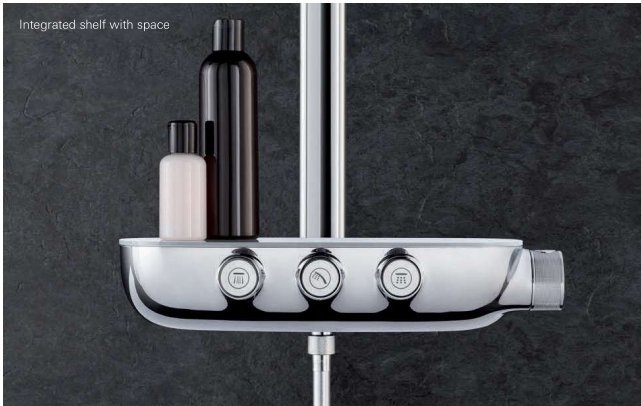

26 250 000 | Rainshower SmartControl 360 shower system with thermostat

RIGHT | 26 443 000 | Rainshower SmartControl 360 Combi shower system with thermostat