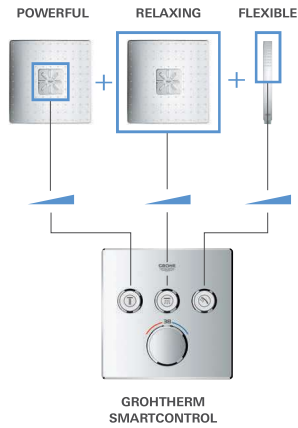

SHOWER PLEASURE TO THE POWER OF THREE

CONTROL UP TO THREE SHOWERS WITH JUST ONE TRIM

Today's trend is for a multiple shower experience that offers more than simple bath/shower combinations. The downside is that for this to work, you need two rough-ins and two trims to control a hand shower and a two-spray head shower: up until now. With just one rough-in and one trim, it is possible to enjoy two head shower functions. The pleasure of using two head shower sprays is enhanced by the Rainshower 360 and the new Rainshower 310 head showers. Designed to be the perfect match, they deliver an unmissable shower sensation.