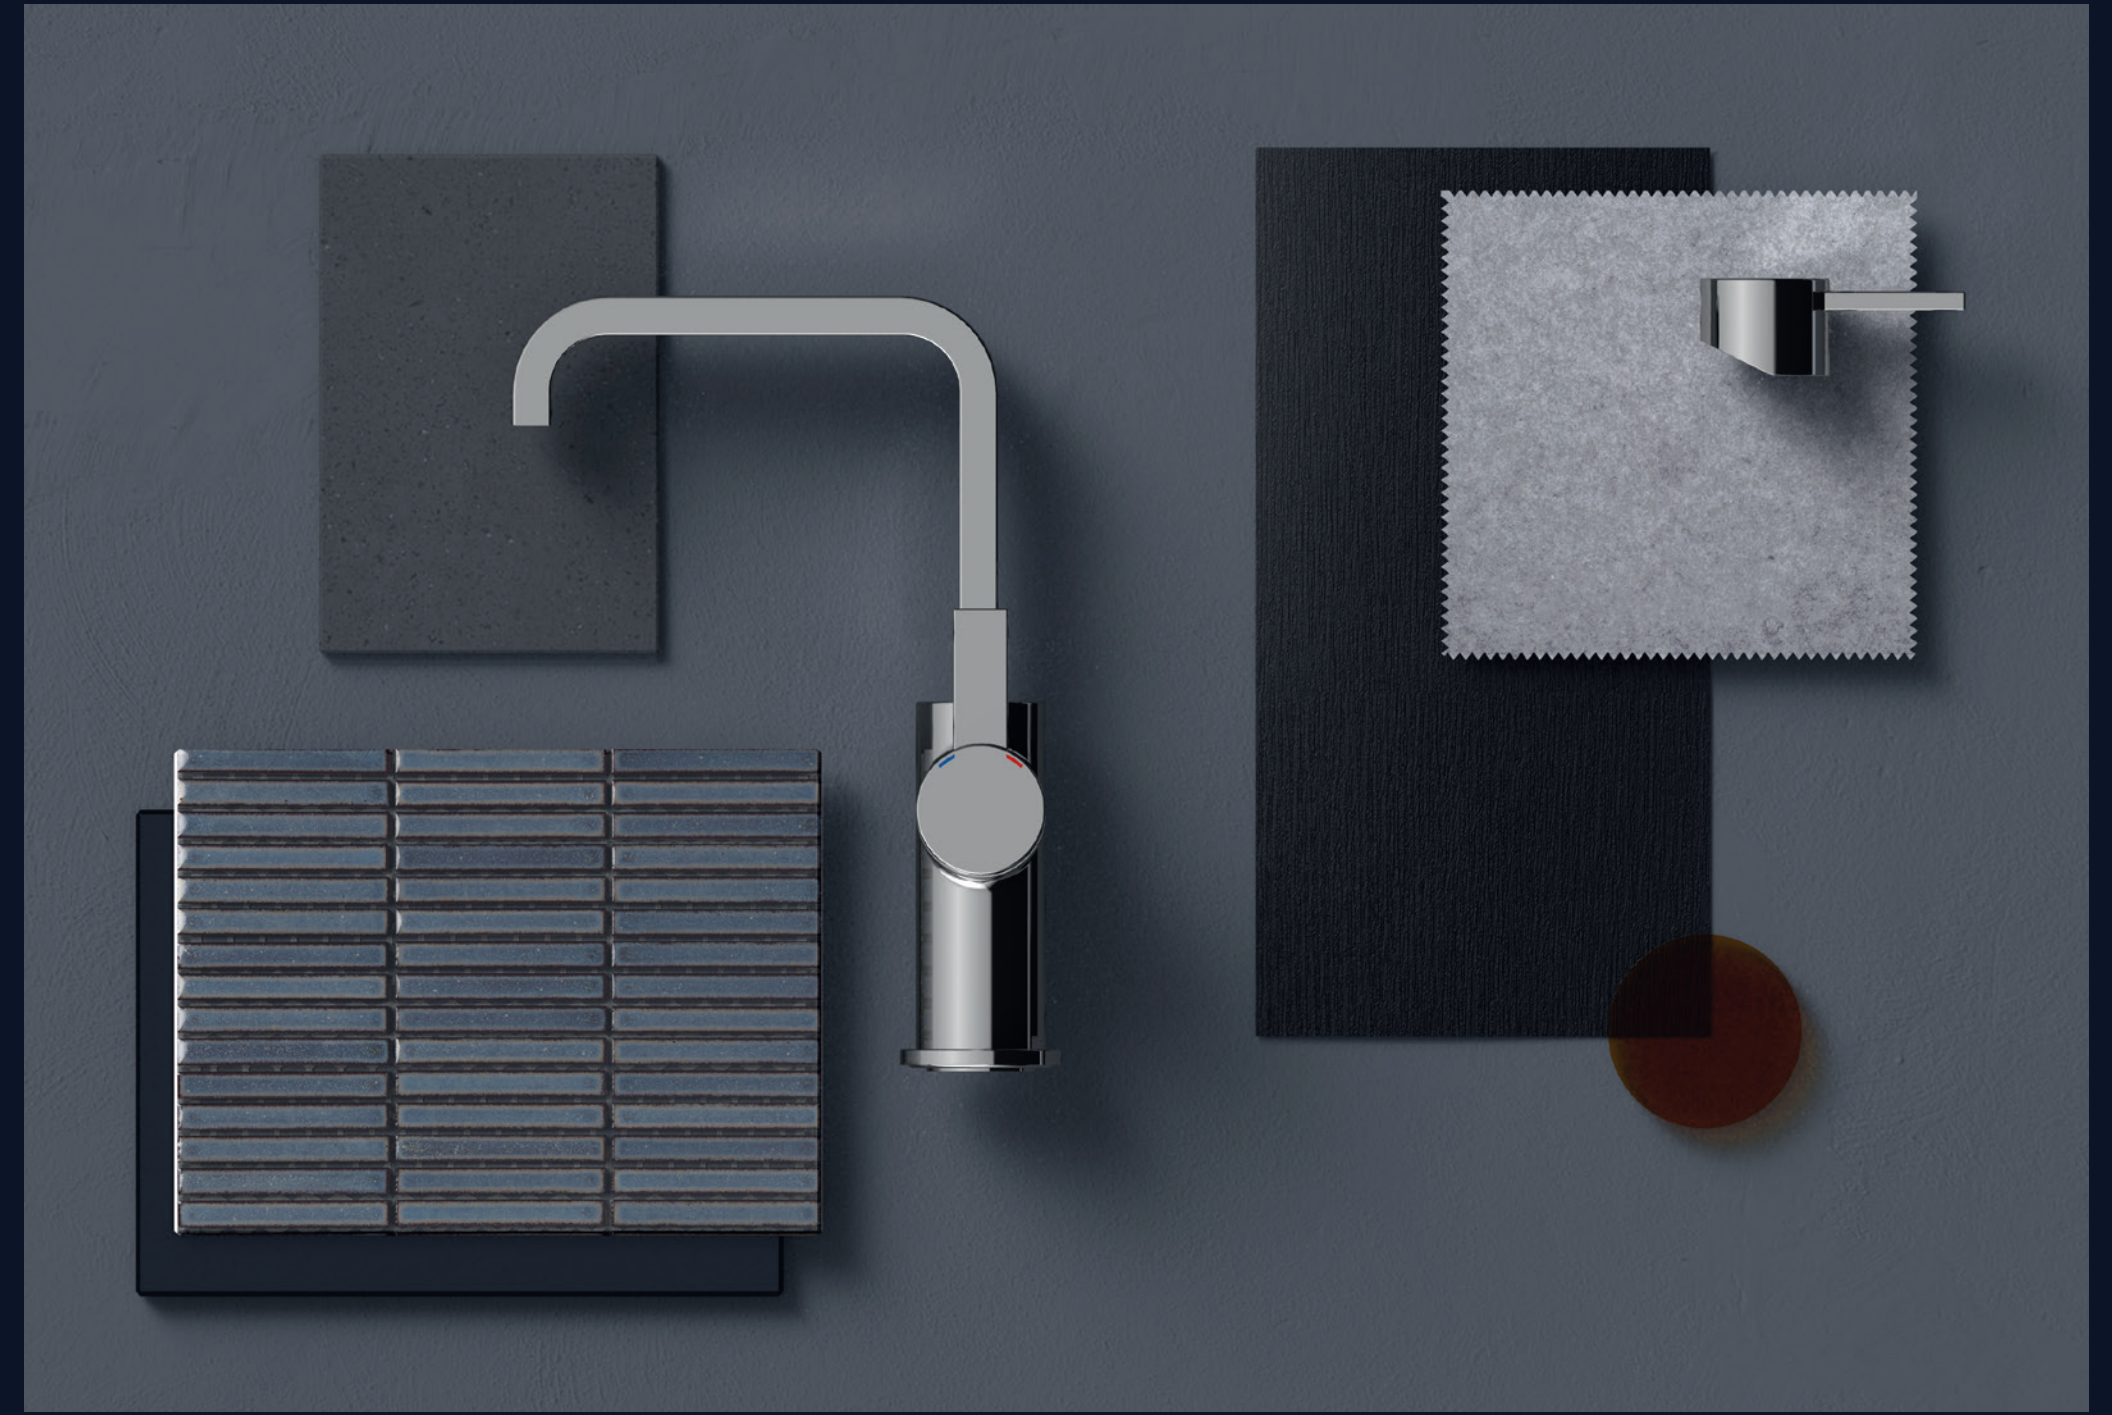

*Pure Freude  
an Wasser*

GROHE BATHROOM COLLECTIONS  
ALLURE | ALLURE BRILLIANT | GRANDERA

The modern luxurious bathroom is broadening its purpose as architects and interior designers create spaces for relaxation. Now that we are spending more time in the bathroom, designers have begun to stress the importance of a complete interior concept for this room. And setting the tone for a bathroom's design has never been easier. Whether contemporary, sophisticated or cozy and authentic, finding the right faucets, ceramics, and other add-ons for a cohesive style is made easy with GROHE's bathroom collections. They are designed to create seamless, unified looks, without any hassle. After all, less time spent on finding the right bathroom solution means more time spent enjoying the room you have created.

ALLURE, ALLURE BRILLIANT AND GRANDERA – exquisite product lines for a perfect bathroom tailored to your lifestyle.

GROHE ALLURE  
PERFECT PROPORTIONS, LASTING LUXURY

Experience perfection with GROHE Allure. With perfectly balanced proportions, Allure is ideal for contemporary bathroom schemes, marrying precise geometry with exceptional performance. The smooth cylindrical body rises from a crisp square or rectangular base, creating a silhouette that is grounded, unfussy and yet invites interaction.

Designed to marry a feeling of luxury and control with clean lines, GROHE Allure is for people who care about the details. Every last element has been carefully considered, with no distractions or unnecessary elements. The quality is obvious from the moment you touch the solid metal levers, and the effortless, pared back style makes Allure the natural choice for modern, architectural bathrooms.