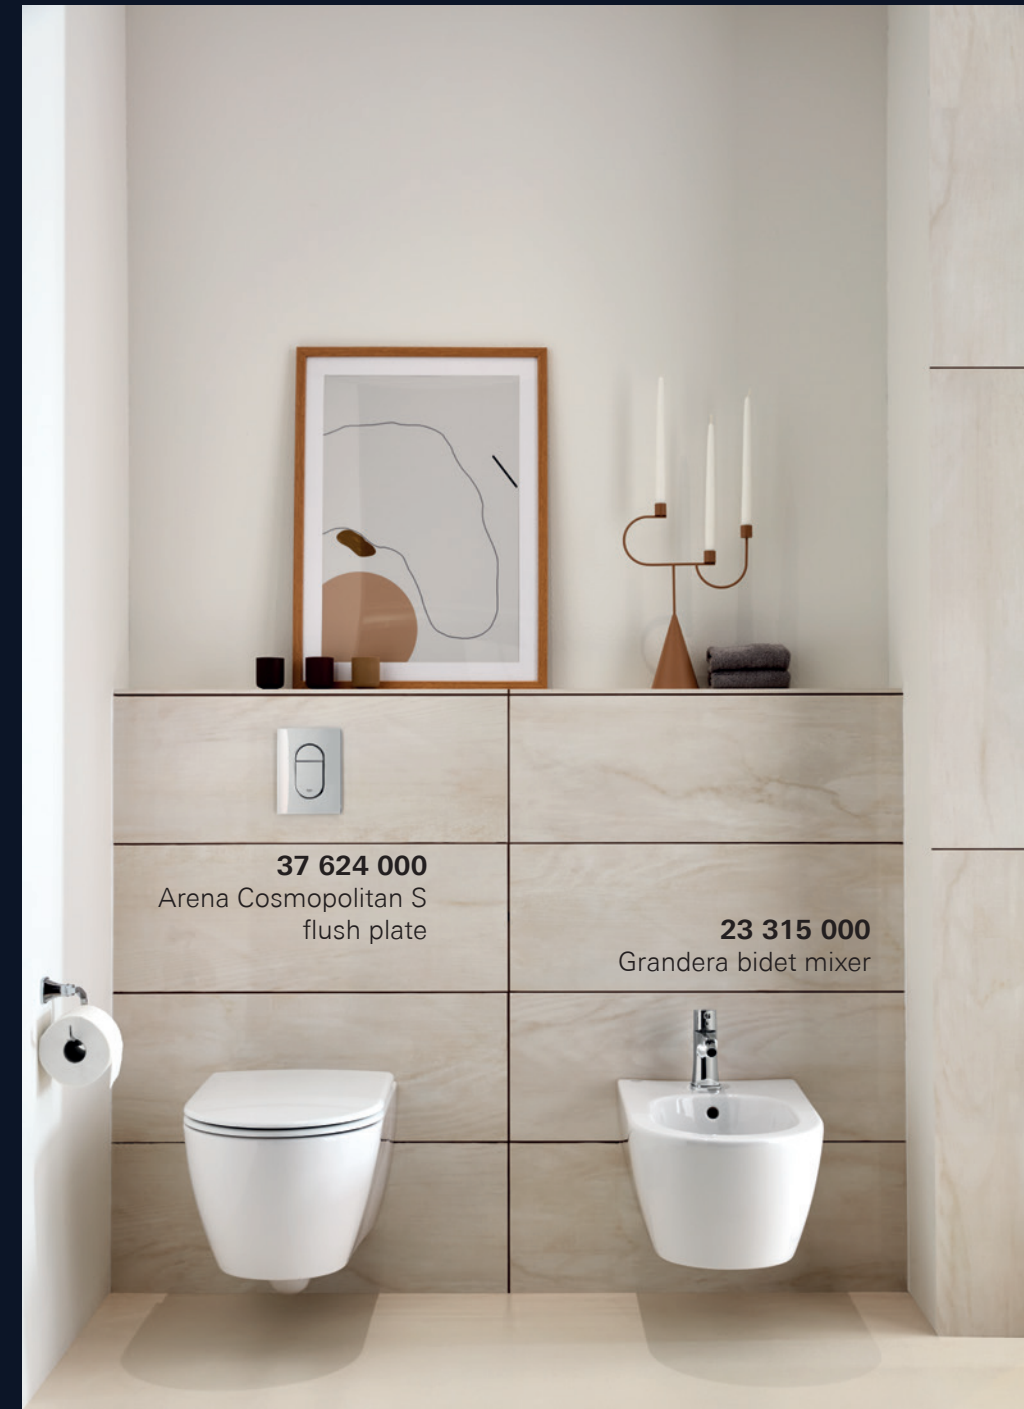

ALLURE, ALLURE BRILLIANT AND GRANDERA – exquisite product lines for a perfect bathroom tailored to your lifestyle.

GROHE ALLURE  
PERFECT PROPORTIONS, LASTING LUXURY

Experience perfection with GROHE Allure. With perfectly balanced proportions, Allure is ideal for contemporary bathroom schemes, marrying precise geometry with exceptional performance. The smooth cylindrical body rises from a crisp square or rectangular base, creating a silhouette that is grounded, unfussy and yet invites interaction.

The range even encompasses XL sizes, and on all Grandera products the increased height and depth of the spout, as well as the long lever, are designed for maximum user comfort and convenience. GROHE Grandera is also available in two color options – cool Chrome, and the warmer, romantic Chrome-Gold combination – offering even more flexibility of design.

The attention to detail continues right down to the accessories, with elegantly sculpted ceramic soap dispensers, dishes and holders all part of the collection. Let GROHE Grandera add that final note of finesse to your scheme, in every last aspect.

**23 313 000**  
Grandera basin mixer  
XL-Size

**27 974 000**  
Rainshower  
Grandera

**24 068 000**  
Grandera  
shower mixer  
2-way

**23 318 000**  
Grandera bath mixer

**37 624 000**  
Arena Cosmopolitan S  
flush plate