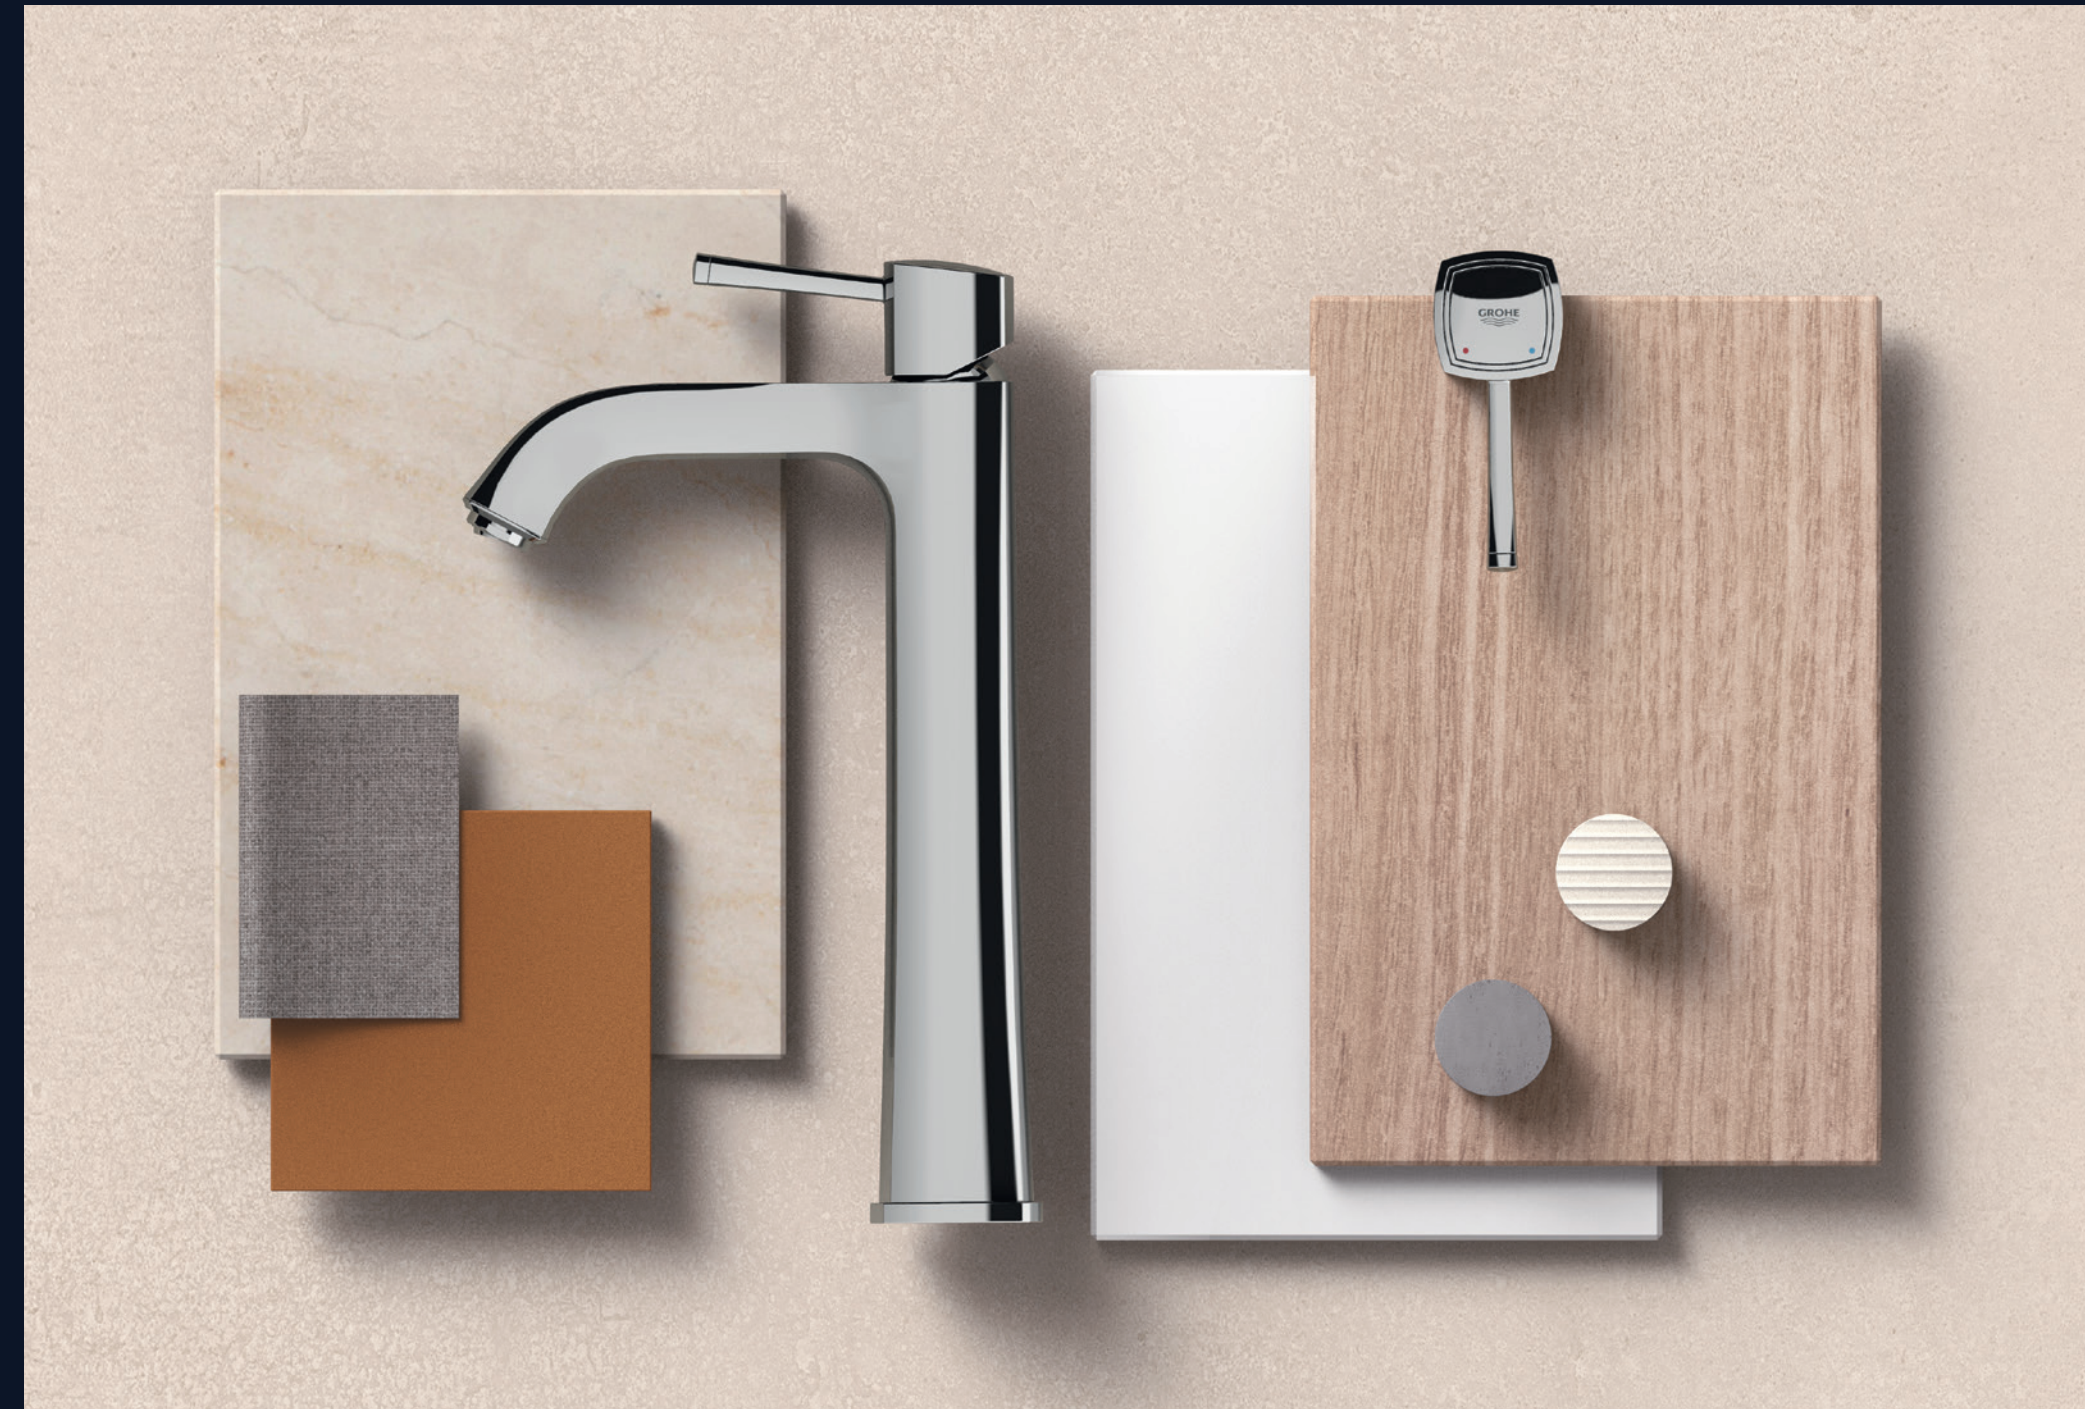

Inside, each faucet is as innovative and carefully crafted as its dazzling exterior, offering the ultimate in precise control and performance. Available in a number of architectural color finishes and with a range of perfectly co-ordinated showers and ceramics available, GROHE Allure Brilliant is a simple way to create complete, considered bathroom perfection, while asserting your own unique style.

**37 535 000**  
Skate Cosmopolitan S  
flush plate

**40 499 000**  
Allure Brilliant  
paper holder

GROHE GRANDERA  
A COMPLETE COLLECTION FOR EFFORTLESS STYLE

Creating an atmosphere of effortless authenticity in the bathroom is easy with GROHE Grandera, and whatever the size or scope of the project there is an ideal solution to suit. From basin and bidet mixers to showers and spectacular floor-mounted bath mixers, every element for a luxurious bathroom is covered. Whether you prefer a deck- or wall-mounted model, a concealed or exposed bath or shower mixer, each product features the same Grandera design language and carefully crafted detail.

The range even encompasses XL sizes, and on all Grandera products the increased height and depth of the spout, as well as the long lever, are designed for maximum user comfort and convenience. GROHE Grandera is also available in two color options – cool Chrome, and the warmer, romantic Chrome-Gold combination – offering even more flexibility of design.