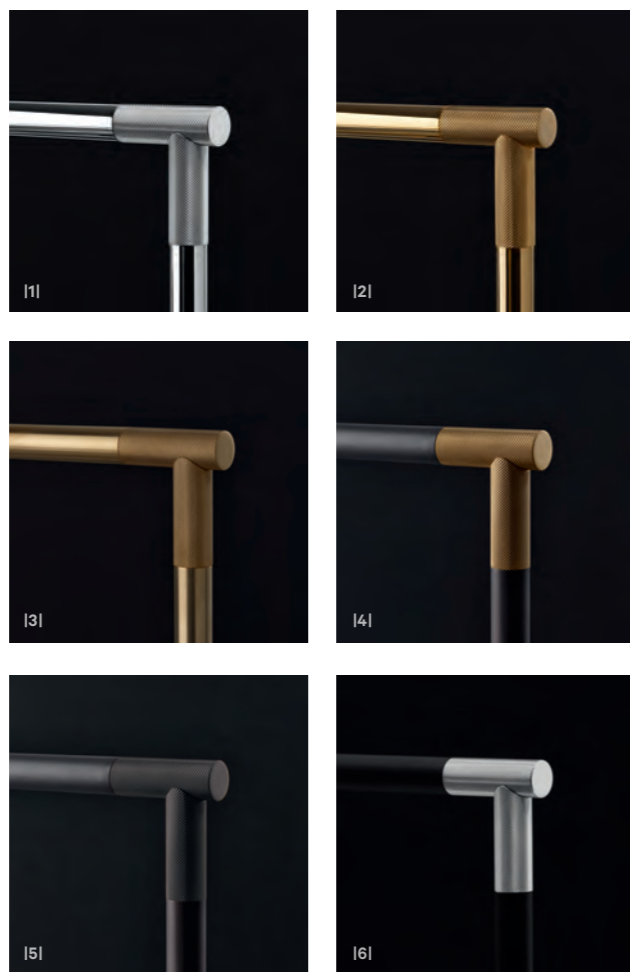

CLUB

- 11| CHROM & CHROM / CHROME & CHROME
- 12| GOLD & GOLD / GOLD & GOLD (24 CARAT)
- 13| GOLD MATT & GOLD MATT / GOLD MATT & GOLD MATT (24 CARAT)
- 14| DUNKELBRONZE & GOLD MATT / DARK BRONZE & GOLD MATT (24 CARAT)
- 15| DUNKELBRONZE & DUNKELBRONZE / DARK BRONZE & DARK BRONZE (CLUB HT)
- 16| SCHWARZ MATT & CHROM / BLACK MATT & CHROME
- 17| SCHWARZ MATT & SCHWARZ MATT / BLACK MATT & BLACK MATT **INNEW!**