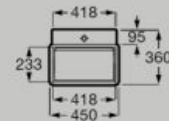

Roca

Technical Information

Basins

Wall-hung

Compact wall-hung basin
550 x 275 mm
A327692..0

Hidden
Drain

Compact wall-hung basin
450 x 360 mm
A327690..0

Hidden
Drain