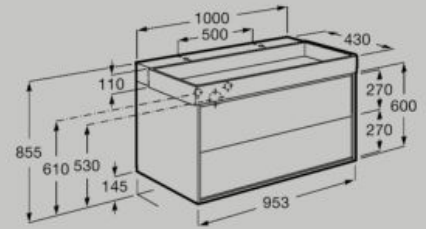

1000 mm

Unik - base unit with two drawers,
centered basin and two tap holes
A852036...

Soft Close Full Extraction Push to open

750 x 350 mm

Delta top unit with door
A857637...

Soft Close Reversible Adjusted shelves