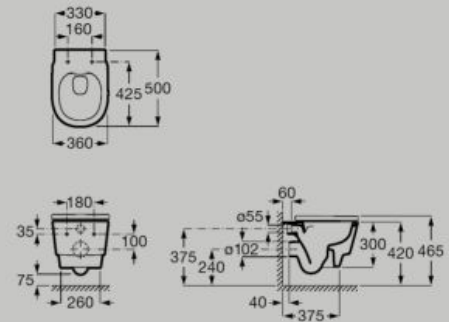

Toilets

Wall-hung Roca Rimless® Vortex WC
A346696..0
Soft-closing seat and cover
A801E52..1

Roca Rimless®
Vortex

Hidden Fixation	Soft Close	Quick Release

Wall-hung Roca Rimless® WC
A346697..0
Soft-closing seat and cover
A801E52..1

Roca Rimless®	Hidden Fixation	Soft Close	Quick Release

Back to wall single floorstanding
Roca Rimless® WC
A347697..0
Soft-closing seat and cover
A801E52..1

Roca Rimless®	Extra Height	Soft Close	Quick Release

Dimensions in mm. Replace (..) in the product reference with the code of the chosen finish:

● 00 White ● 62 Matt White ● SO Supraglaze®

The seat and covers are not available in Supraglaze® finish.