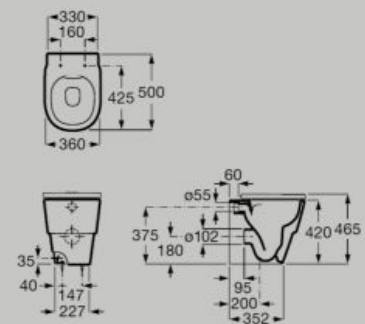

Roca Rimless®	Hidden Fixation	Soft Close	Quick Release

Back to wall single floorstanding
Roca Rimless® WC
A347697..0
Soft-closing seat and cover
A801E52..1