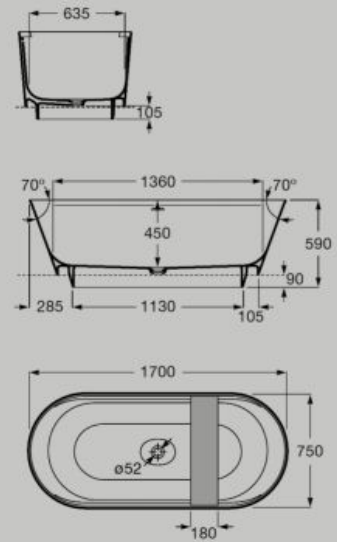

Wooden tray   LED strip light

1700 x 750 mm

Oval freestanding bath.
Made of Stonex®
A248671.0

*Including click-clack drain, trap, integrated overflow and wooden tray.
Semi-recessed installation optional.*