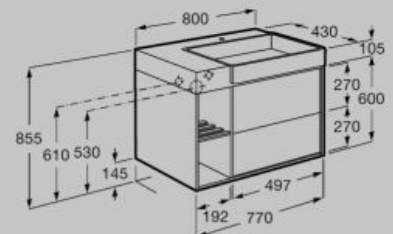

Soft Close   Full Extraction   Push to open

800 mm

Unik - Asymmetrical base unit with two drawers, side shelves and basin on the right
A852027...