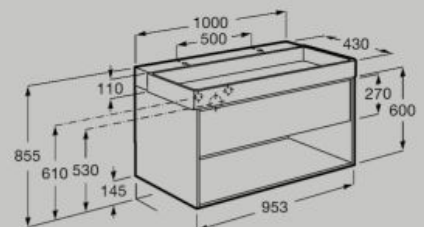

Soft Close   Full Extraction   Push to open

1000 mm

Unik - base unit with one drawer, bottom shelf, centered basin and two tap holes
A852038...