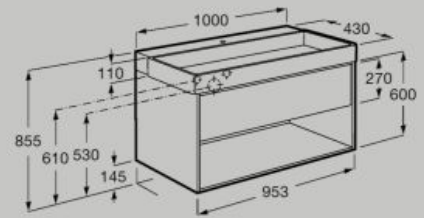

Soft Close   Full Extraction   Push to open

1000 mm

Unik - base unit with one drawer, bottom shelf, centered basin and one tap hole
A852037...