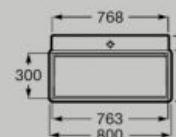

Wall-hung basin
550 x 430 mm
A327693..0

Hidden
Drain

Wall-hung basin
600 x 430 mm
A327694..0

Hidden
Drain

Wall-hung basin
800 x 430 mm
A327695..0

Hidden
Drain

Dimensions in mm. Replace (..) in the product reference with the code of the chosen finish: