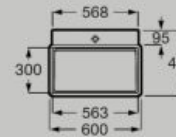

Hidden
Drain

Wall-hung basin
600 x 430 mm
A327694..0