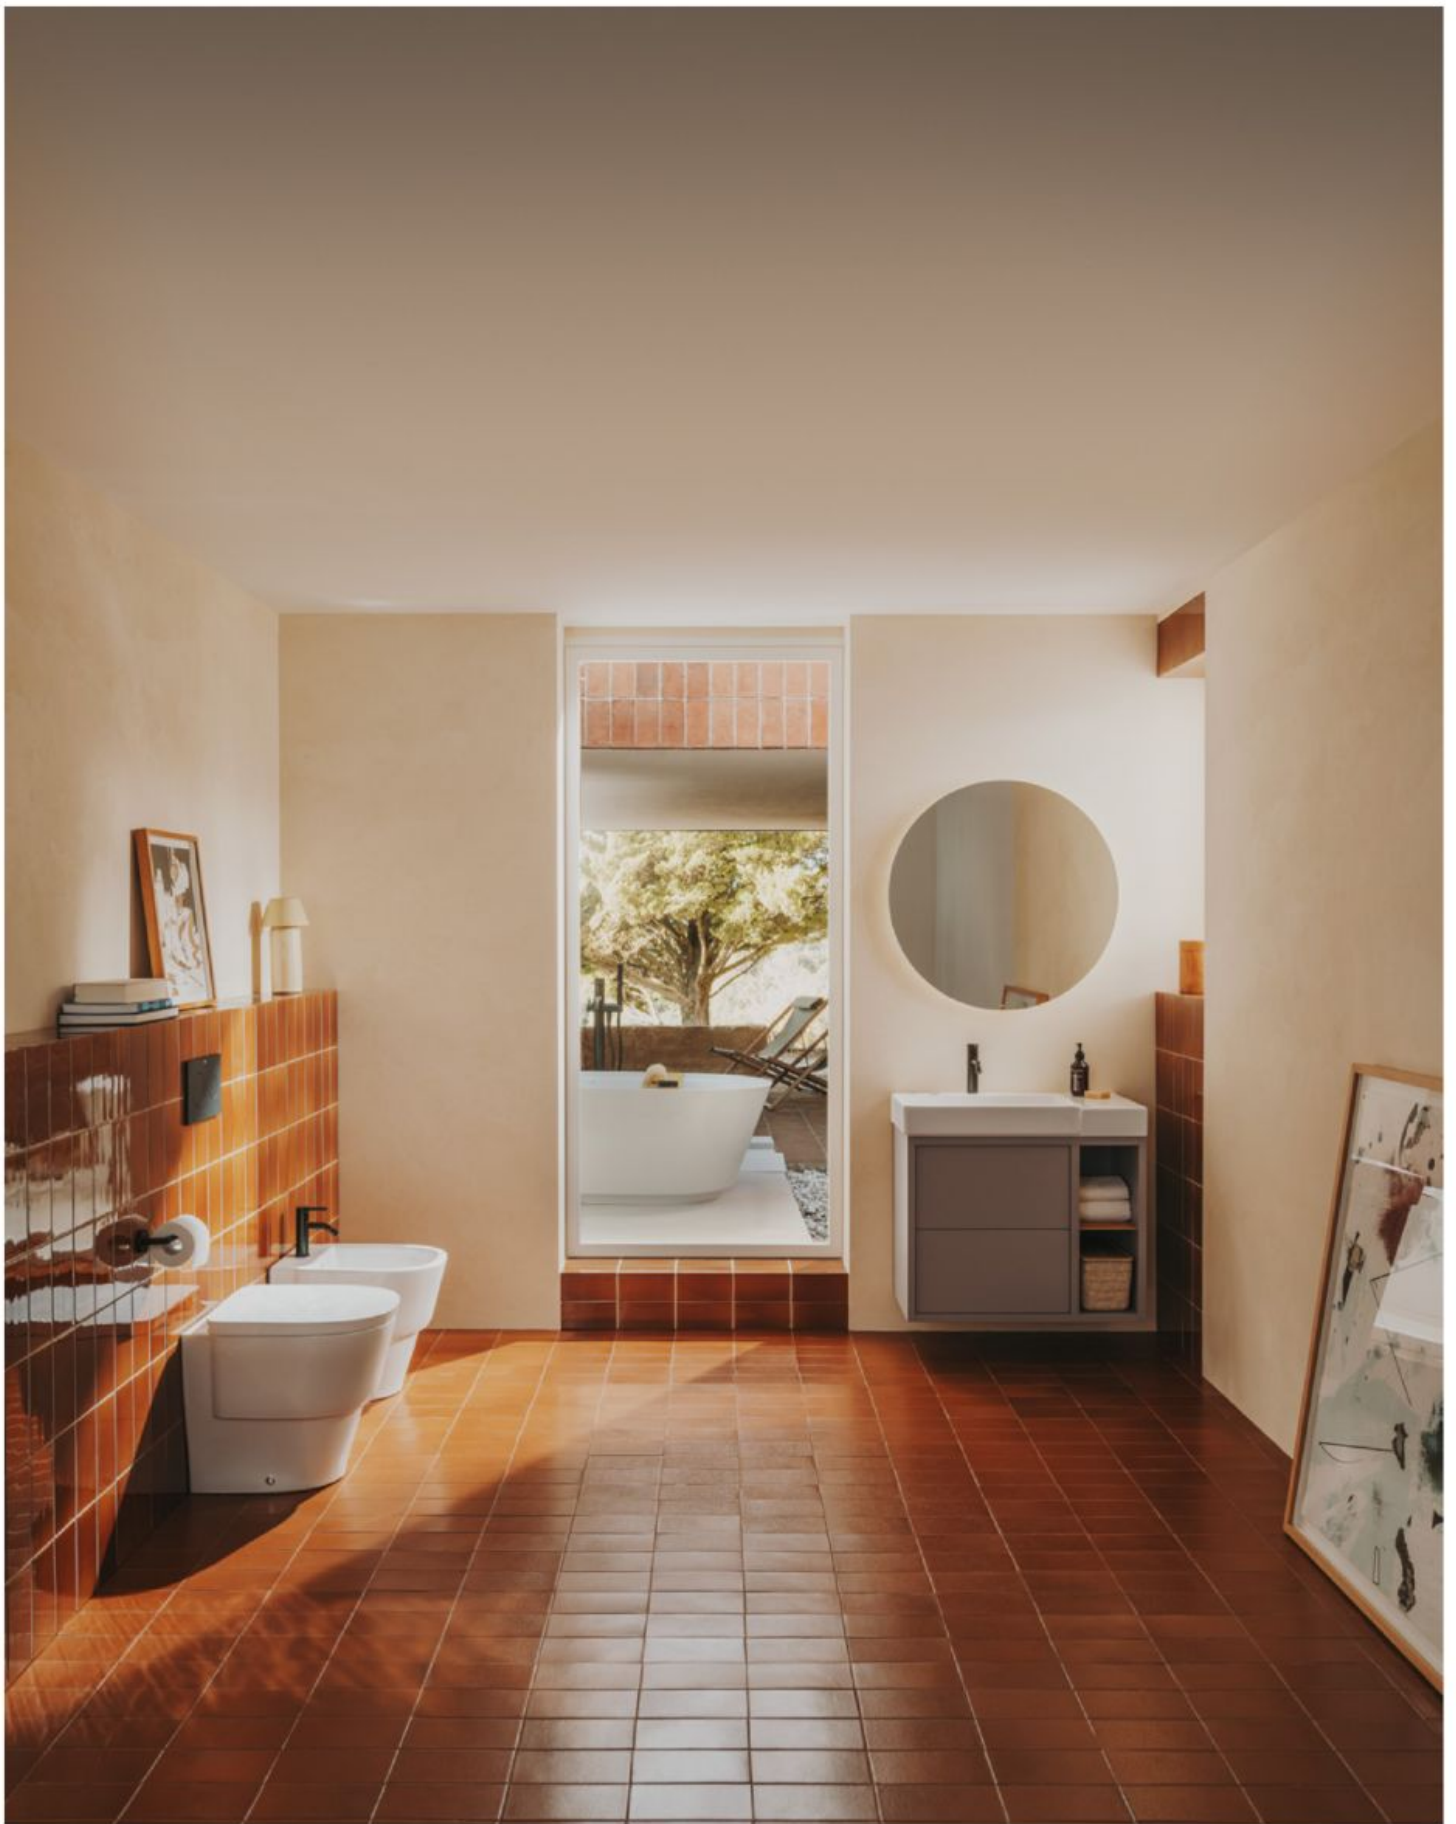

↑ Wall-hung basin with 2 tap holes, 1000 mm / Luna mirror / Oval freestanding bath with headrest and tray, 1700 x 750 mm /
Ona faucets in matt black / Felt boxes with cork cover

Over countertop basins, 450 mm / Luna mirror / Wall-hung toilet / Wall-hung bidet / PL10 dual flush operating plate in matt white / Oval freestanding bath with headrest and tray, 1700 x 750 mm / Ona faucets in matt black / Felt boxes with cork cover

Oval freestanding bath with tray and LED strip light, 1700 x 750 mm / Large felt box with cork cover / Over countertop basin / Hotels Round soap dispenser in matt black

The curved back is gently arched and designed to be supportive and comfortable; the height adjustable headrest includes a small pillow made with a quick-dry and mildew resistant outdoor fabric.