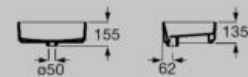

Hidden
Drain

Wall-hung basin with 2 tap holes
1000 x 430 mm
A327699..0

Hidden
Drain

Over countertop

Over countertop basin
450 x 350 mm
A327691..0

Hidden
Drain

Dimensions in mm. Replace (..) in the product reference with the code of the chosen finish: