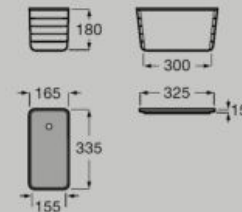

Soft Close Reversible Adjusted shelves

Complements

Large felt box with cork cover
A818024N10

Recycled PET felt

Small felt box with cork cover
A818025N10

Recycled PET felt

Dimensions in mm. Replace (...) in the product reference with the code of the chosen finish: