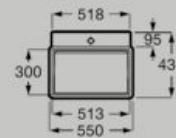

Hidden
Drain

Wall-hung basin
550 x 430 mm
A327693..0