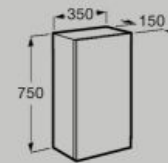

● 558 Off-white ● 559 Light Noble Grey ● 560 Light Terracotta

1000 mm

Unik - base unit with two drawers,
centered basin and two tap holes
A852036...

Soft Close Full Extraction Push to open

750 x 350 mm

Delta top unit with door
A857637...