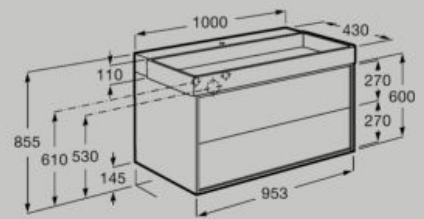

Unik - base unit with one drawer, bottom shelf, centered basin and one tap hole
A852037...

Soft Close Full Extraction Push to open

1000 mm

Unik - base unit with two drawers, centered basin and one tap hole
A852035...