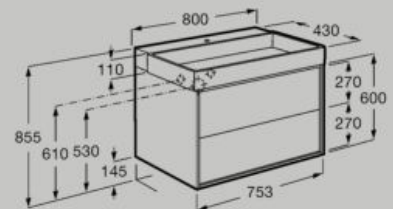

Soft Close Full Extraction Push to open

800 mm

Unik - base unit with one drawer, bottom shelf and centered basin
A852030...

Soft Close Full Extraction Push to open

800 mm

Unik - base unit with two drawers and basin
A852033...