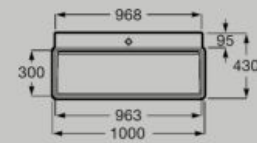

● 00 White ● 62 Matt White ● S0 Supraglaze®

Wall-hung asymmetric right hand basin
800 x 430 mm
A327696..0

Hidden
Drain

Wall-hung asymmetric left hand basin
800 x 430 mm
A327697..0

Hidden
Drain

Wall-hung basin with 1 tap hole
1000 x 430 mm
A327698..0