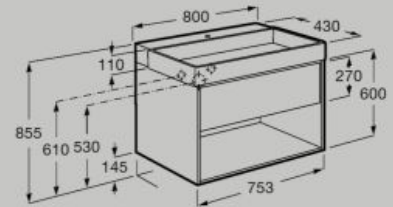

Soft Close Full Extraction Push to open

800 mm

Unik - base unit with one drawer, bottom shelf and centered basin
A852030...

Soft Close Full Extraction Push to open

800 mm

Unik - base unit with two drawers and basin
A852033...