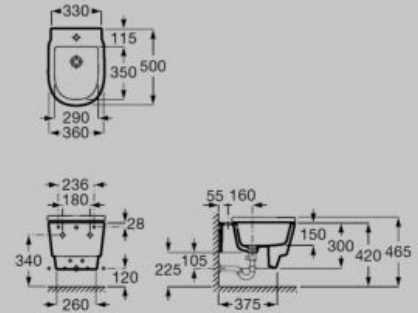

Dual flush 4,5/3L WC cistern
with bottom inlet
A341691.0

Soft-closing seat and cover
A801E52.1

4,5/3L
●●○ Roca Rimless® Soft Close Quick Release

Bidets

Wall-hung bidet
A355695.0

Soft-closing bidet lid
A806E50.1