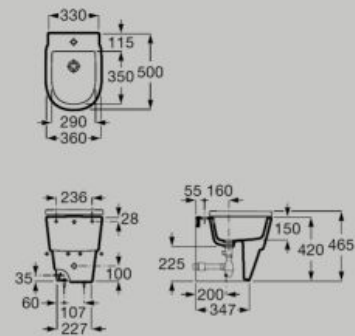

Dual flush 4,5/3L WC cistern
with bottom inlet
A341691.0

Soft-closing seat and cover
A801E52.1

4,5/3L
●●○ Roca Rimless® Soft Close Quick Release

Bidets

Wall-hung bidet
A355695.0

Soft-closing bidet lid
A806E50.1

Soft Close Hidden Fixation

Back to wall bidet
A355697.0

Soft-closing bidet lid
A806E50.1

Soft Close Extra Height

Dimensions in mm. Replace (..) in the product reference with the code of the chosen finish: