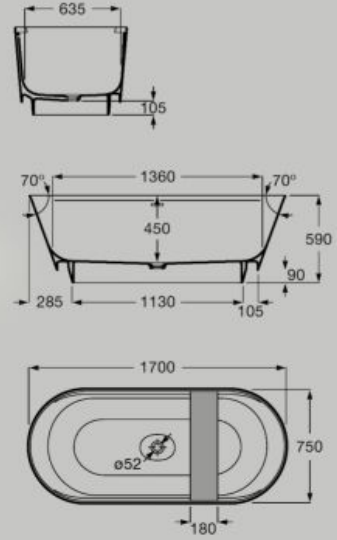

Baths

1700 x 750 mm

Oval freestanding bath.
Made of Stonex®
A248676..0

Including click-clack drain, trap, integrated overflow, wooden tray and LED strip light.