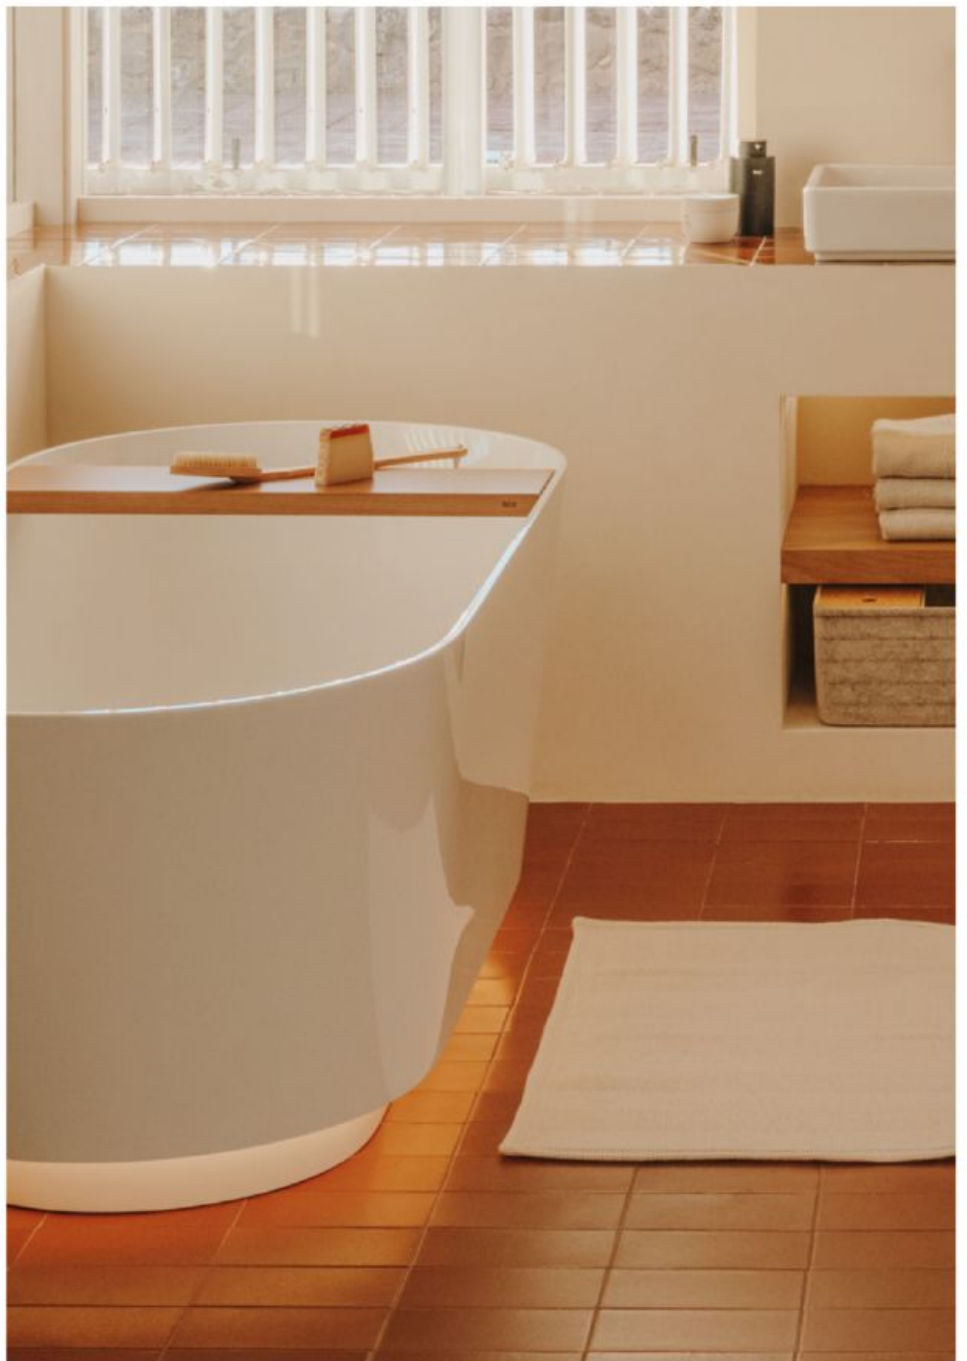

Baths

The Tura bathtub is at once voluminous and light, and its ergonomic design is meant for rest and relaxation. Its unique stacking shape is inspired by an architectural cantilever system, giving the impression that the bathtub is floating in space. It is made with Stonex[®], an innovative material that allows for very precise shapes along with thin and linear forms that made it possible to create a subtle edge along the rim of the bath to hold the wooden shelf in place.

Boca

Oval freestanding bath with tray, 1700 x 750 mm / Ona floorstanding faucet in matt black

The FSC® certified wood shelf is designed to fit into the edge of the bathtub in a very simple but perfectly flush way. A functional and aesthetic piece that complements the bathtub design while adding in a natural element into the bathroom space.

Oval freestanding bath with tray, 1700 x 750 mm / Ona floorstanding faucet in matt black

Oval freestanding bath with headrest and tray, 1700 x 750 mm / Ona faucet in matt black / Felt boxes with cork cover

Oval freestanding bath with tray and LED strip light, 1700 x 750 mm / Large felt box with cork cover / Over countertop basin / Hotels Round soap dispenser in matt black

The curved back is gently arched and designed to be supportive and comfortable; the height adjustable headrest includes a small pillow made with a quick-dry and mildew resistant outdoor fabric.