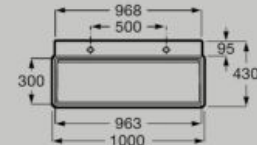

Hidden
Drain

Wall-hung basin with 2 tap holes
1000 x 430 mm
A327699..0