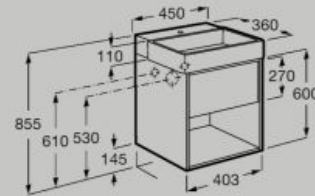

Soft Close Full Extraction Push to open

550 mm

Unik - base unit with one drawer, bottom shelf and basin
A852024...

Soft Close Full Extraction Push to open

600 mm

Unik - base unit with one drawer, bottom shelf and basin
A852025...