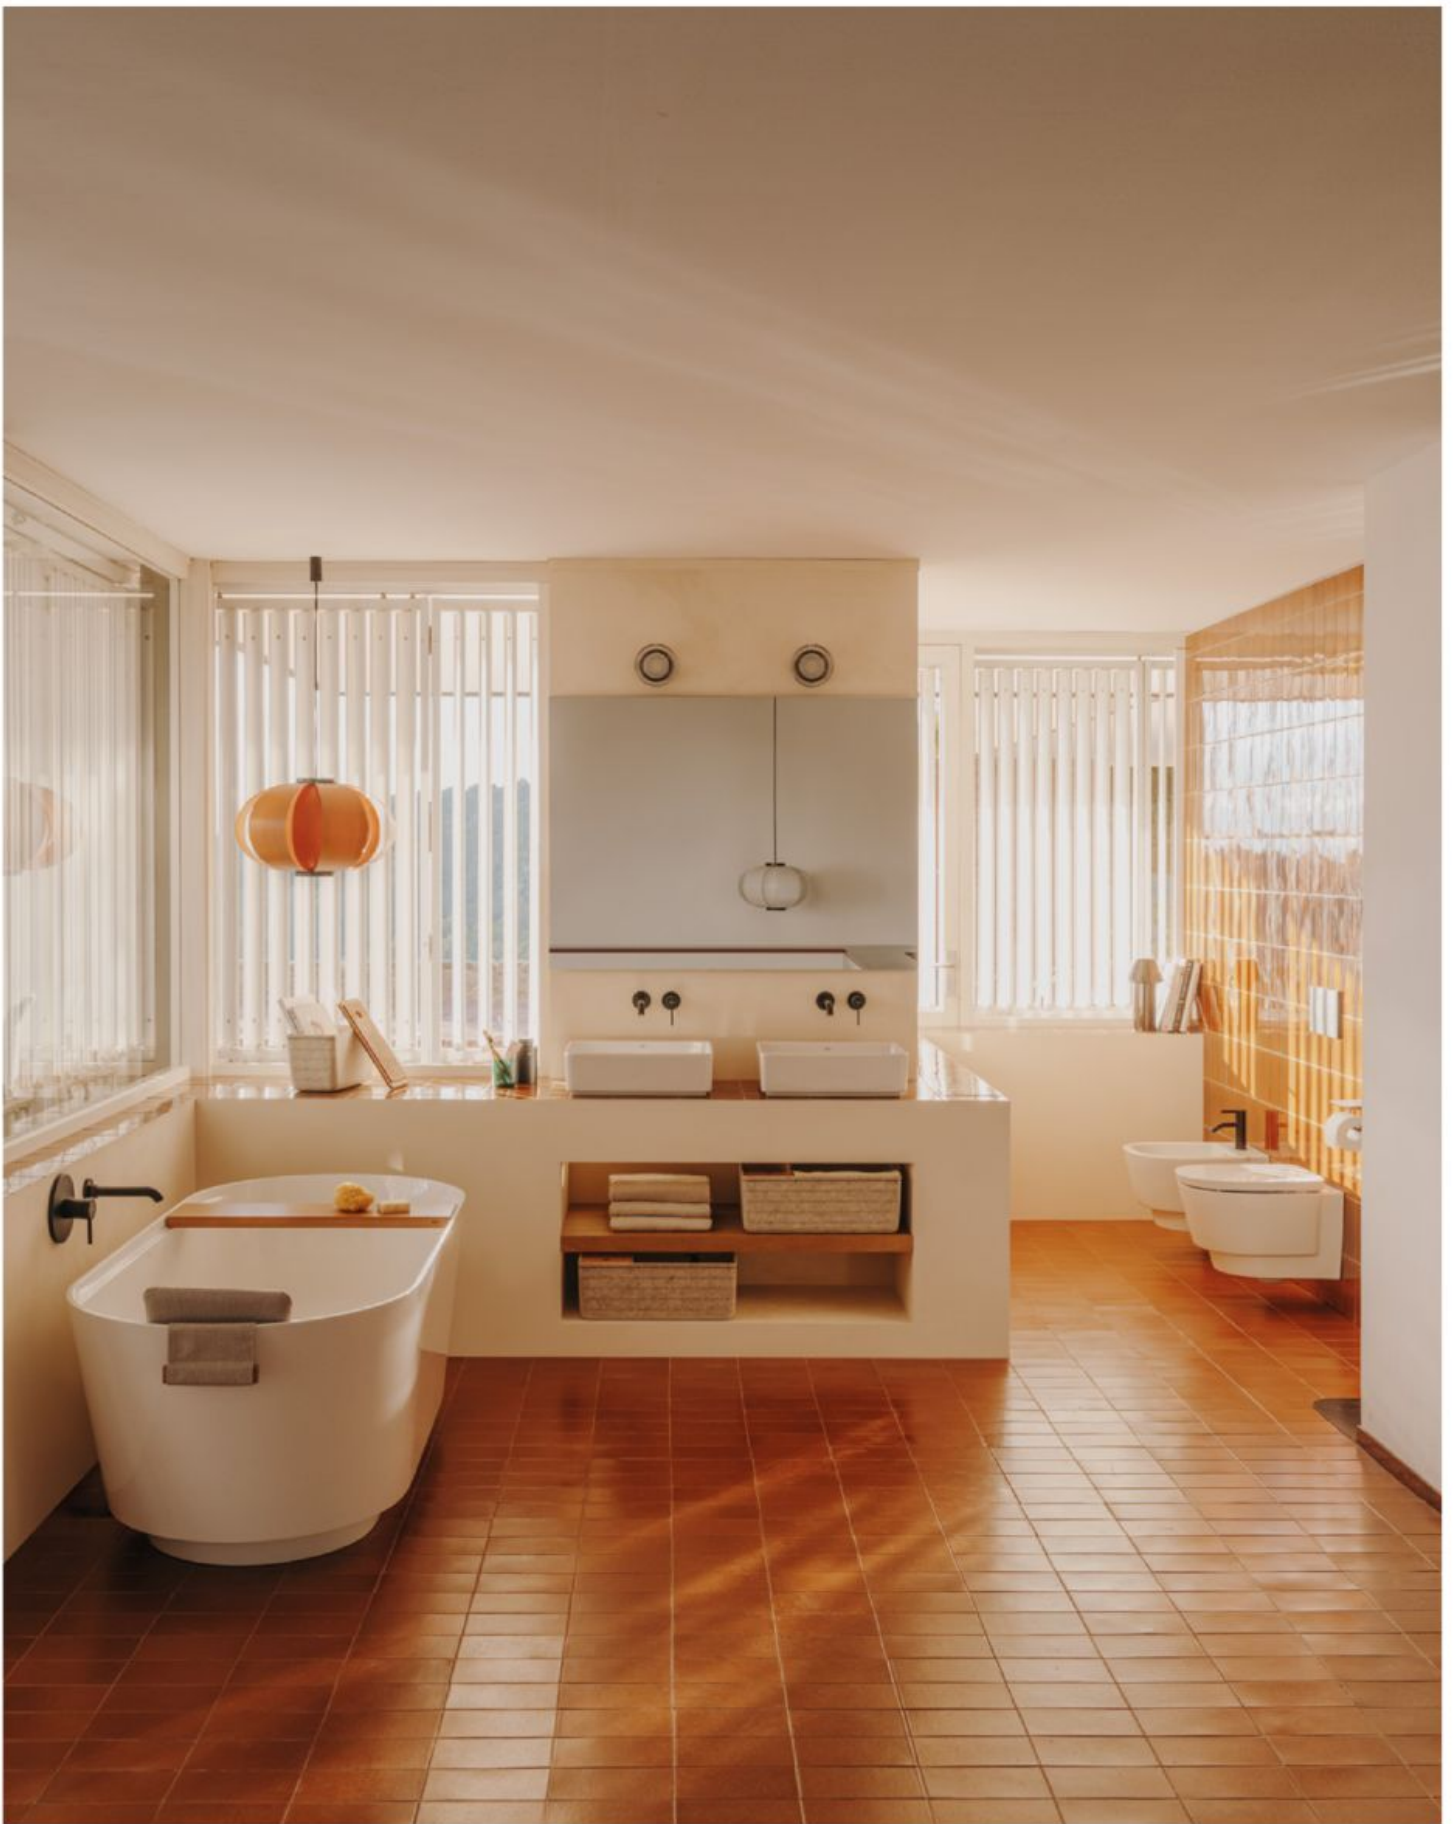

The Collection

Tura perfectly adapts to its surroundings whether it be a modernist apartment or a country house by the sea. Its timeless style, architectural forms combined with warm tones and textures open up the potential for inspired bathroom spaces that transcend the everyday and captivate the imagination.

↑ Wall-hung basin with 2 tap holes, 1000 mm / Luna mirror / Oval freestanding bath with headrest and tray, 1700 x 750 mm /
Ona faucets in matt black / Felt boxes with cork cover

Over countertop basins, 450 mm / Luna mirror / Wall-hung toilet / Wall-hung bidet / PL10 dual flush operating plate in matt white / Oval freestanding bath with headrest and tray, 1700 x 750 mm / Ona faucets in matt black / Felt boxes with cork cover

Oval freestanding bath with tray and LED strip light, 1700 x 750 mm / Large felt box with cork cover / Over countertop basin / Hotels Round soap dispenser in matt black

The curved back is gently arched and designed to be supportive and comfortable; the height adjustable headrest includes a small pillow made with a quick-dry and mildew resistant outdoor fabric.