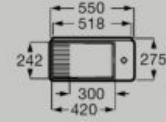

Basins

Wall-hung

Compact wall-hung basin
550 x 275 mm
A327692..0