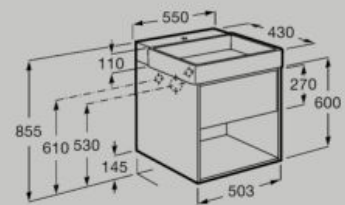

Soft Close Full Extraction Push to open

550 mm

Unik - base unit with one drawer, bottom shelf and basin
A852024...

Soft Close Full Extraction Push to open

600 mm

Unik - base unit with one drawer, bottom shelf and basin
A852025...