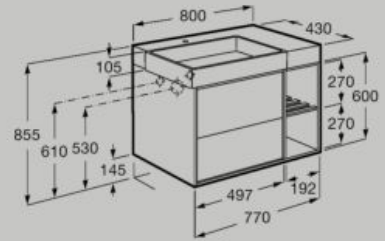

800 mm

Unik - Asymmetrical base unit with two drawers, side shelves and basin on the left
A852028...