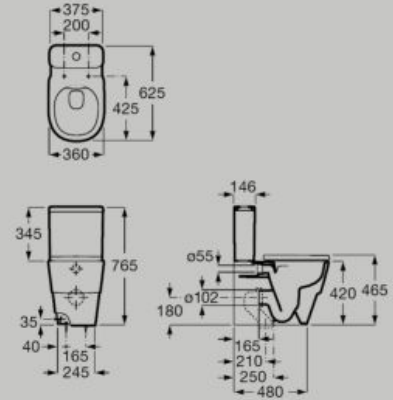

Back to wall close-coupled
Roca Rimless® WC with dual outlet
A342697.0

Dual flush 4,5/3L WC cistern
with bottom inlet
A341691.0

Soft-closing seat and cover
A801E52.1

4,5/3L
●●○ Roca Rimless® Soft Close Quick Release