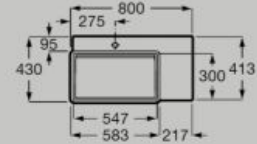

● 00 White ● 62 Matt White ● S0 Supraglaze®

Wall-hung asymmetric right hand basin
800 x 430 mm
A327696..0

Hidden
Drain

Wall-hung asymmetric left hand basin
800 x 430 mm
A327697..0

Hidden
Drain

Wall-hung basin with 1 tap hole
1000 x 430 mm
A327698..0