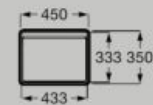

Hidden
Drain

Wall-hung basin with 2 tap holes
1000 x 430 mm
A327699..0

Hidden
Drain

Over countertop

Over countertop basin
450 x 350 mm
A327691..0

Hidden
Drain

Dimensions in mm. Replace (..) in the product reference with the code of the chosen finish: