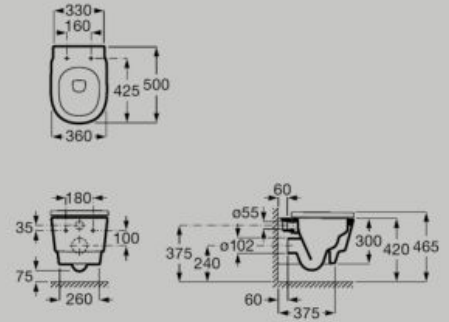

Toilets

Wall-hung Roca Rimless® Vortex WC
A346696..0
Soft-closing seat and cover
A801E52..1

Roca Rimless®
Vortex

Hidden Fixation	Soft Close	Quick Release

Wall-hung Roca Rimless® WC
A346697..0
Soft-closing seat and cover
A801E52..1