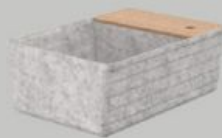

Complements

Large felt box with cork cover
A818024N10