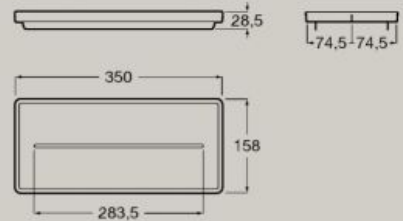

Push to
open

Basin complements

Tray
350 X 158 mm
A817670..0

Compatible with 460 mm width basins

Container
151,5 X 75 mm
A817671..0

Tumbler
105 x 77,5 mm
A817672..0

Soap dispenser
53 x 73 mm
A817673..0

Dimensions in mm.