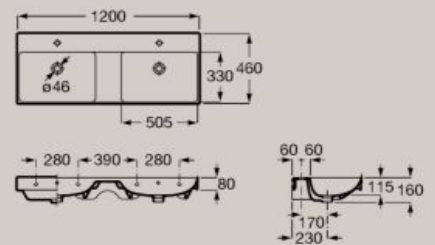

Wall-hung or vanity basin
 1000 x 460 mm
A32768A..0

Optional
 Pedestal
A337470..0
 Semi-pedestal
A337471..0

Double wall-hung or vanity basin
 1200 x 460 mm
A32768B..0

Dimensions in mm. Pedestal and semi-pedestal are not available in Supraglaze® finish. Replace (..) in the product reference with the code of the chosen finish: