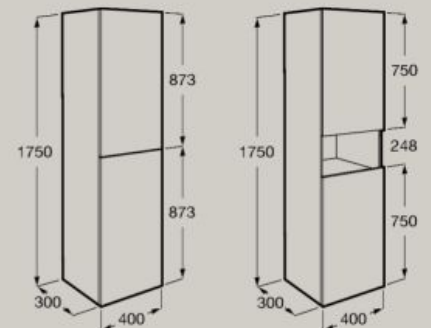

Delta column unit, with open shelf

1750 x 400 mm

A857636...

Soft
Close

Reversible

Push to
open

Adjustable
shelves

Dimensions in mm. Replace (...) in the product reference with the code of the chosen finish: