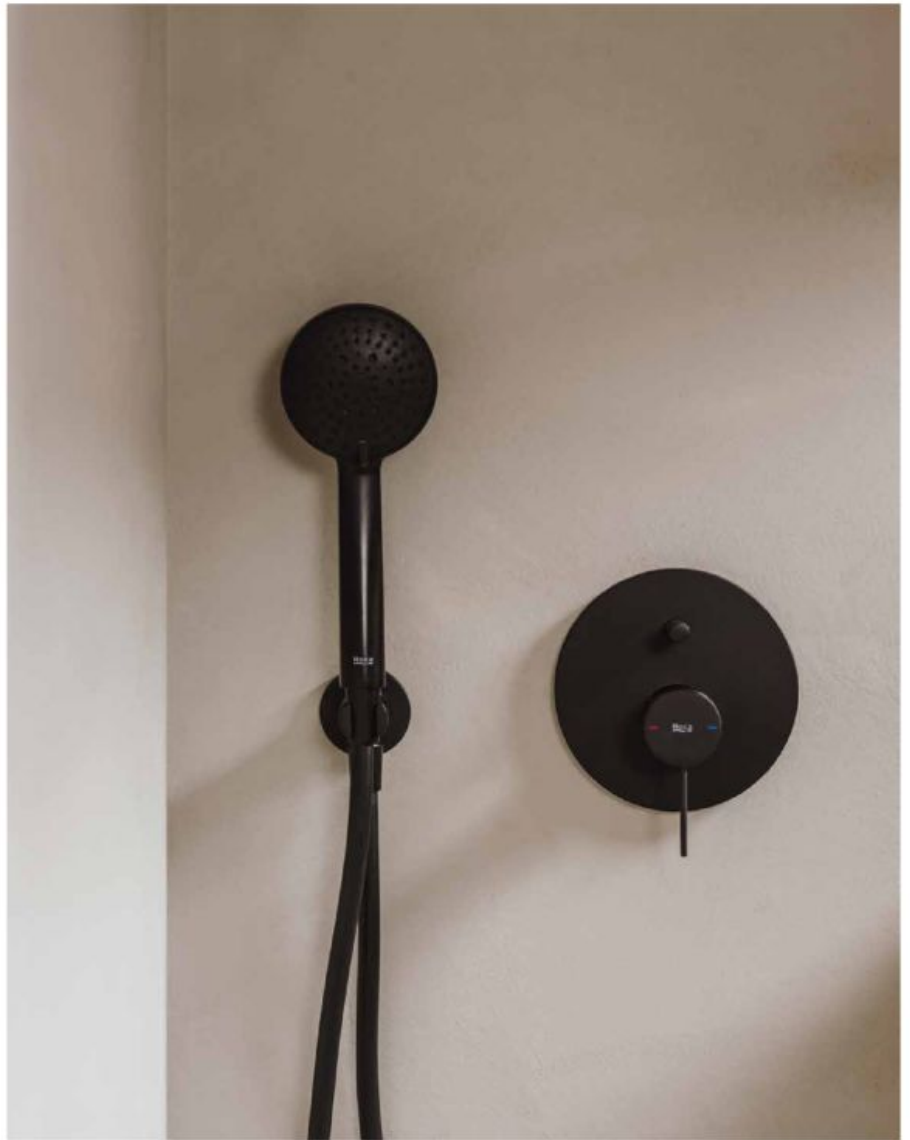

Previous page:
Built-in basin faucet in matt black /
370 mm over countertop basin

These pages:
Bath faucet in matt black /
Stella hand-shower in matt
black / 1700 mm drop-in bath

Built-in bath-shower faucet in
matt black / Stella hand-shower
in matt black

All faucet models in the Ona Collection allow for smooth and precise operation, with a long-term guarantee of one million opening and closing movements. The available heights for basin models are standard, mezzo and high neck, providing the perfect combination with different types of washbasins. Enjoy complete flexibility options with Ona's dedicated bath and shower faucets, bidets and built-in basin models.