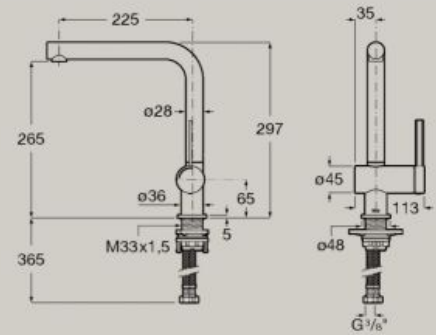

Kitchen sink mixer with swivel and retractable 2-function pull-down spout and flexible supply hoses
A5A811F.0

Cold
Start