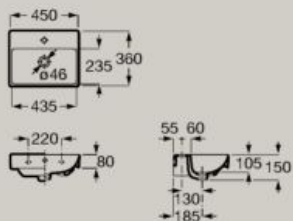

Basins

Compact wall-hung or vanity basin
450 x 260 mm
A327681..0

Compact wall-hung or vanity basin
400 x 320 mm
A32768D..0

Compact wall-hung or vanity basin
450 x 360 mm
A327682..0

Optional
Small semi-pedestal
A337782..0