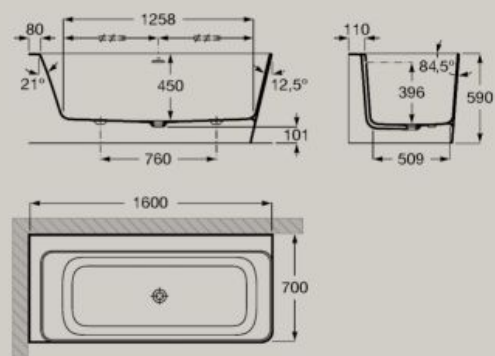

Baths

Asymmetric corner bath with panels.
Made of Stonex®.
Left corner
1600 x 700 mm
A248629..0

Includes click-clack drain, trap and integrated overflow.