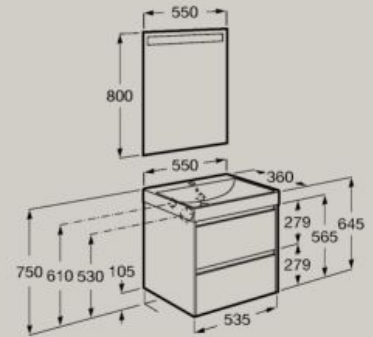

550 x 360 mm

Unik (compact base unit with two drawers and basin)

A851683...

Pack (compact base unit with two drawers, basin and Eidos LED mirror)

A851699...

Soft
Close

Full
Extraction

600 x 360 mm

Unik (compact base unit with two drawers and basin)

A851684...

Pack (compact base unit with two drawers, basin and Eidos LED mirror)

A851700...

Soft
Close

Full
Extraction