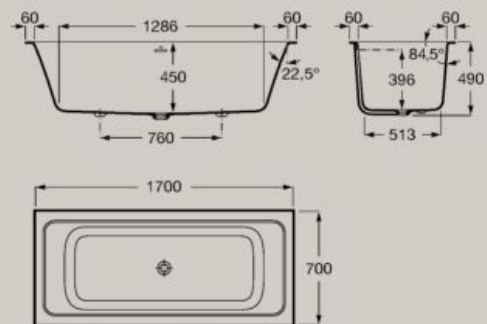

Rectangular drop-in bath.
Made of Stonex®.
1700 x 750 mm
A248630..0

Includes click-clack drain, trap and integrated overflow.