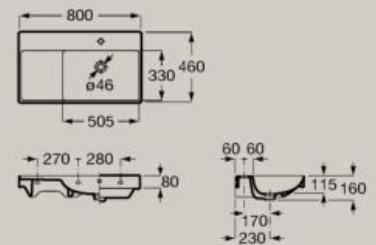

Wall-hung or vanity basin
800 x 460 mm
Sink on right hand
A327688..0