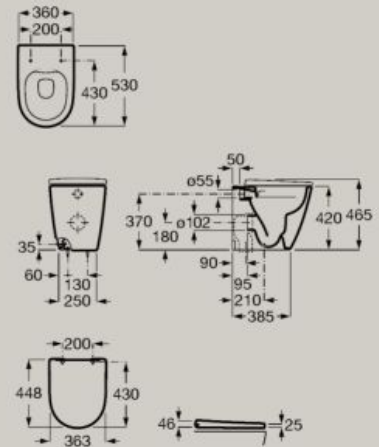

Back to wall single floorstanding
Rimless WC with dual outlet
A347687..0

Soft-closing seat and cover
in white finish

A801E12002

Seat and cover in white finish

A801E10002

Soft-closing seat and cover
in matt white finish

A801E12621

Seat and cover in matt white finish

A801E10621

Rimless	Soft Close	Extra Height

Wall-hung Rimless WC

A346687..0

Soft-closing seat and cover
in white finish

A801E12002

Seat and cover in white finish

A801E10002

Soft-closing seat and cover
in matt white finish

A801E12621

Seat and cover in matt white finish

A801E10621

Rimless	Soft Close	Hidden Fixing