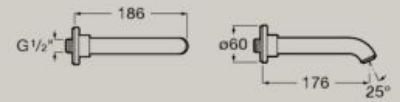

Lanta bath spout
A5A0803..0