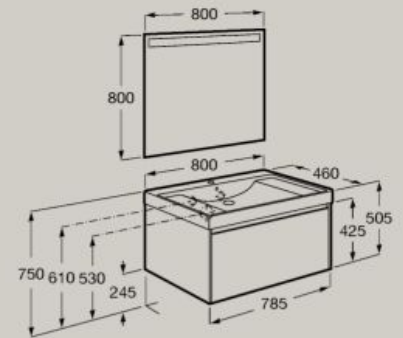

A851701...

Soft
Close

Full
Extraction

Internal
organiser

Dimensions in mm. Replace (...) in the product reference with the code of the chosen finish:

● 509 Matt White

● 510 Matt Grey

● 511 Dark Elm