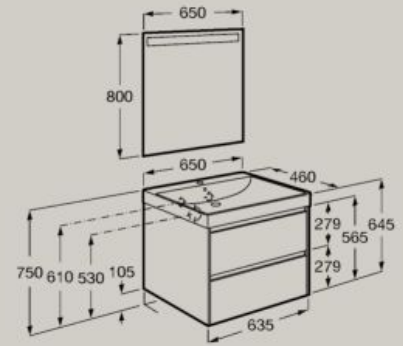

650 x 460 mm

Unik (base unit with two drawers and basin)

A851689...

Pack (base unit with two drawers, basin and Eidos LED mirror)

A851705...

Soft
Close

Full
Extraction

Internal
organiser