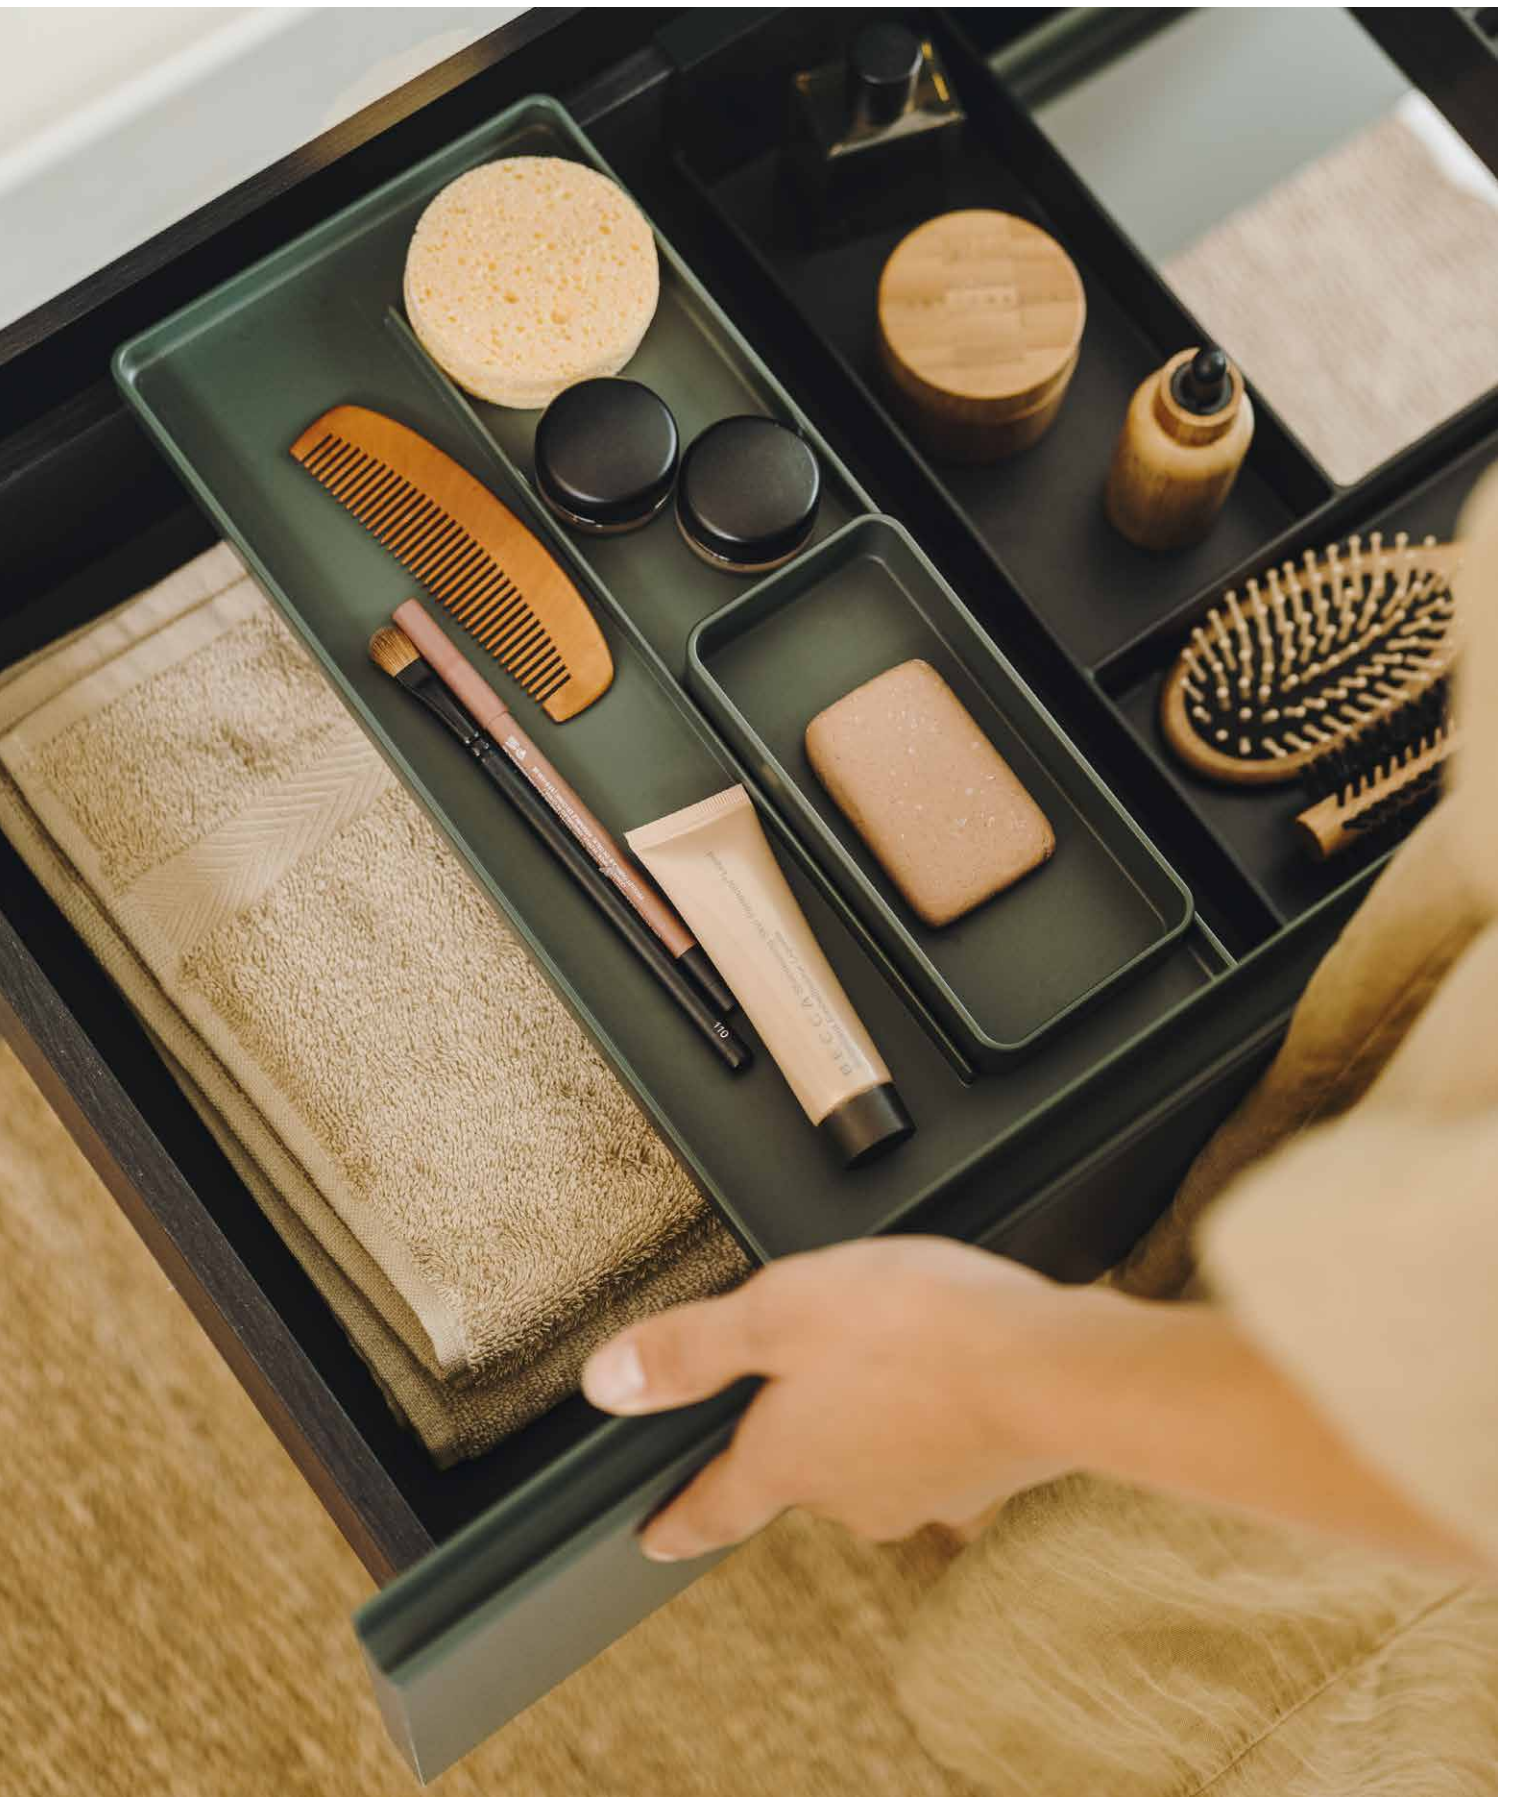

01

02

04

03

- 01 Minimalistic and functional design.
- 02 Optimum bathroom organisation.
- 03 Fits perfectly on the basin and in the drawer.
- 04 Available in three trendy colors, matching the furniture.

The Ona Collection accessories are your perfect companion for an optimal organisation in the bathroom space. The tray fits inside the standard drawers and onto the basin shelf to complement the sink, allowing for a functional addition to your bathroom space. Minimal design and free colour combinations look good everywhere.