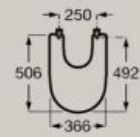

Bidets

Back to wall bidet
A357687..0
Soft-closing bidet lid
A806E12..1
Bidet lid
A806E10..1

Soft Close	Extra Height