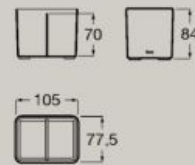

Push to
open

Basin complements

Tray
350 X 158 mm
A817670..0

Compatible with 460 mm width basins

Container
151,5 X 75 mm
A817671..0

Tumbler
105 x 77,5 mm
A817672..0

Soap dispenser
53 x 73 mm
A817673..0

Dimensions in mm.