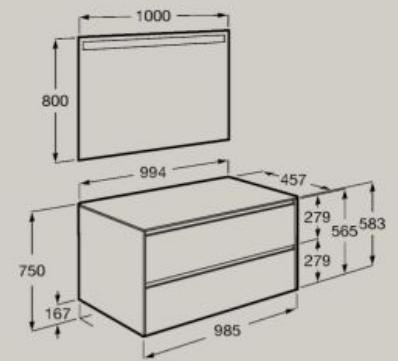

1000 x 460 mm

Base unit for countertop basin
with two drawers

A851730...

Pack (base unit for countertop basin
with two drawers and Eidos LED mirror)

A851718...

Soft
Close

Full
Extraction

Internal
organiser