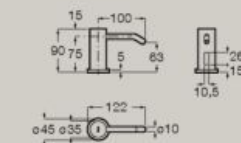

Electronic soap or hand sanitizer dispenser, deck-mounted (DC)
A818020..0
Powered by four 1.5V D/LR20) alkaline batteries (not included)

Electronic soap or hand sanitizer dispenser, deck-mounted (AC)
A818014..0
Mains operated at 100-240V.
Includes power source

Dimensions in mm. Replace (..) in the product reference with the code of the chosen finish:

● CO Chrome ● NB Matt Black

Everlux finishes: ● CN Titanium Black ● RG Rose Gold