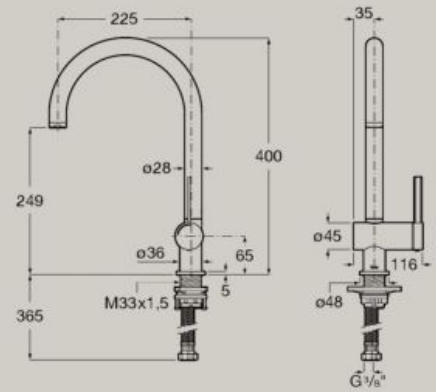

Kitchen mixer with swivel spout and flexible supply hoses
A5A841F.0

Cold
Start

Kitchen mixer with swivel spout and flexible supply hoses
A5A831F.0

Cold
Start