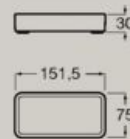

Push to
open

Basin complements

Tray
350 X 158 mm
A817670..0

Compatible with 460 mm width basins

Container
151,5 X 75 mm
A817671..0

Tumbler
105 x 77,5 mm
A817672..0

Soap dispenser
53 x 73 mm
A817673..0

Dimensions in mm.