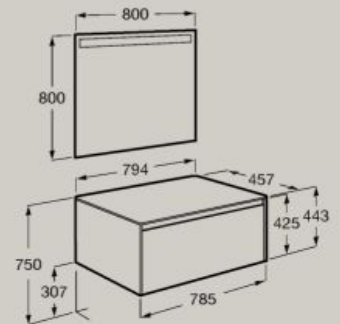

A851712...

Soft
Close

Full
Extraction

Internal
organiser

Dimensions in mm. Replace (...) in the product reference with the code of the chosen finish:

● 509 Matt White

● 510 Matt Grey

● 511 Dark Elm