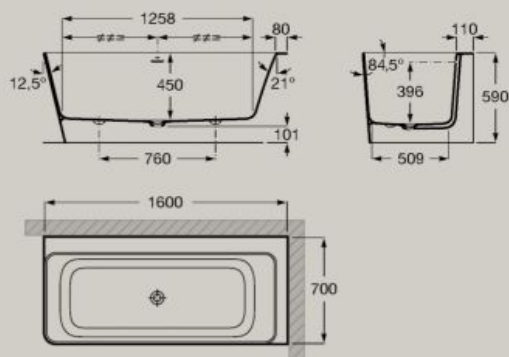

Asymmetric corner bath with panels.
Made of Stonex®.
Right corner
1600 x 700 mm
A248638..0

Includes click-clack drain, trap and integrated overflow.

Rectangular drop-in bath.
Made of Stonex®.
1700 x 700 mm
A248631..0

Includes click-clack drain, trap and integrated overflow.