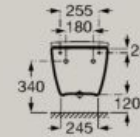

Wall-hung bidet
A357685..0
Soft-closing bidet lid
A806E12..1
Bidet lid
A806E10..1

Soft Close	Hidden Fixing