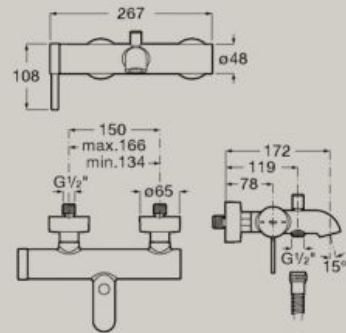

5L

Bidet mixer with pop-up waste
 and flexible supply hoses
A5A609E..0

5L

Wall-mounted bath-shower mixer
 with automatic diverter
A5A029E..0

Wall-mounted shower mixer
A5A219E..0

Built-in bath-shower mixer with
 automatic diverter (2 ways)
A5A0B9E..0
RocaBox required
 A525869403