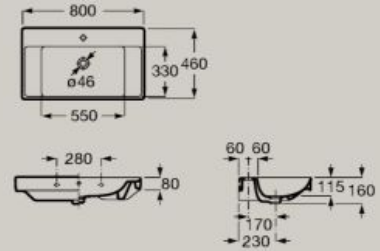

Wall-hung or vanity basin
800 x 460 mm
A32768H..0

Optional
Pedestal
A337470..0
Semi-pedestal
A337471..0