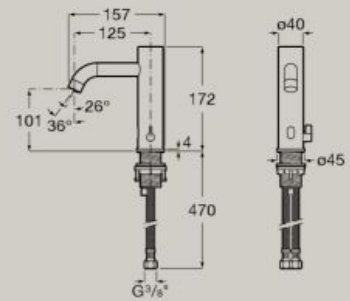

Electronic basin mixer (AC)
A5A559E..0
Mains operated at 230V.
Includes power source

Electronic soap or hand sanitizer dispenser, deck-mounted (DC)
A818020..0
Powered by four 1.5V D/LR20) alkaline batteries (not included)

Electronic soap or hand sanitizer dispenser, deck-mounted (AC)
A818014..0
Mains operated at 100-240V.
Includes power source

Dimensions in mm. Replace (..) in the product reference with the code of the chosen finish:

● CO Chrome ● NB Matt Black

Everlux finishes: ● CN Titanium Black ● RG Rose Gold