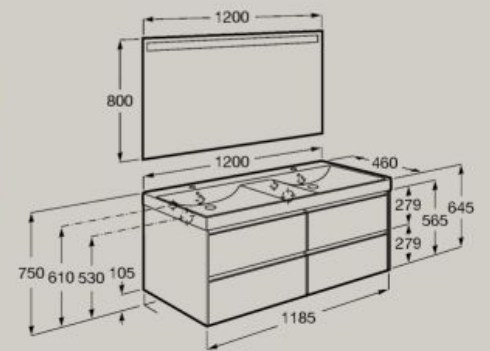

1200 x 460 mm

Unik (base unit with four drawers
and double basin)

A851694...

Pack (base unit with four drawers,
double basin and Eidos LED mirror)

A851710...

Soft
Close

Full
Extraction

Internal
organiser

Delta column unit

1750 x 400 mm

A857635...

Delta column unit, with open shelf

1750 x 400 mm

A857636...

Soft
Close

Reversible

Push to
open

Adjustable
shelves