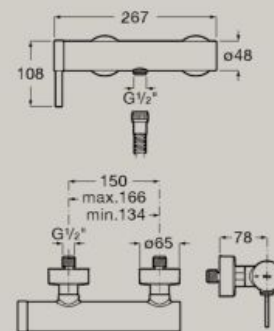

Wall-mounted shower mixer
A5A219E..0