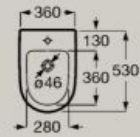

Wall-hung bidet
A357685..0
Soft-closing bidet lid
A806E12..1
Bidet lid
A806E10..1

Soft Close	Hidden Fixing