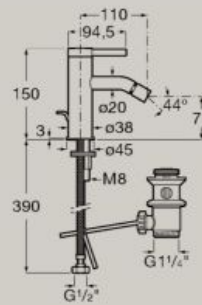

Built-in basin mixer
A5A359E..0
Built-in body required
A5E3501..0

5L

Bidet mixer with pop-up waste
and flexible supply hoses
A5A609E..0

5L

Wall-mounted bath-shower mixer
with automatic diverter
A5A029E..0

Wall-mounted shower mixer
A5A219E..0

Built-in bath-shower mixer with
automatic diverter (2 ways)
A5A0B9E..0
RocaBox required
A525869403

Dimensions in mm. Replace (..) in the product reference with the code of the chosen finish:

CO Chrome   NB Matt Black   Everlux finishes: CN Titanium Black   RG Rose Gold