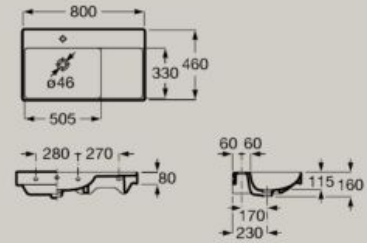

Wall-hung or vanity basin
800 x 460 mm
Sink on left hand
A327689..0