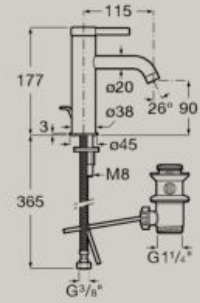

Faucets

Basin mixer with pop-up waste and flexible supply hoses
A5A309E..0

5L Cold Start

Basin mixer, smooth body with click-clack waste and flexible supply hoses
A5A3A9E..0

5L Cold Start