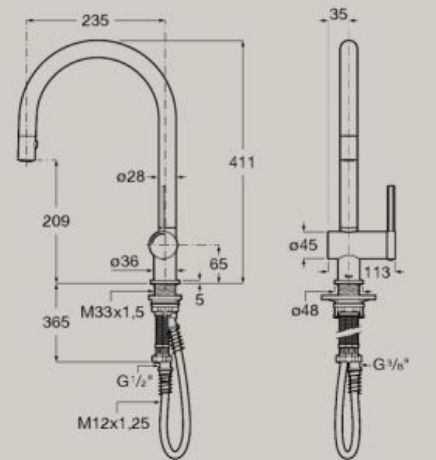

Kitchen sink mixer with swivel and retractable 2-function pull-out spout and flexible supply hoses
A5A851F.0

Cold
 Start

Dimensions in mm. Replace (..) in the product reference with the code of the chosen finish: