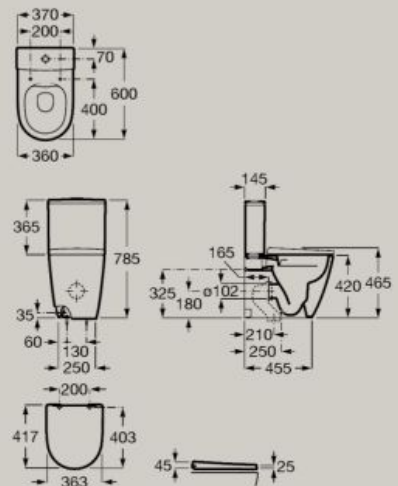

4,5/3L ●●○	Rimless	Soft Close	Extra Height

Compact back to wall close-coupled
Rimless WC with dual outlet
A342688..0

Dual flush 4,5/3L WC
cistern with side inlet
A341680..0

Dual flush 4,5/3L WC
cistern with bottom inlet
A341681..0

Soft-closing seat and cover
in white finish
A801E22002

Seat and cover in white finish
A801E20002

Soft-closing seat and cover
in matt white finish
A801E22621

Seat and cover in matt white finish
A801E20621