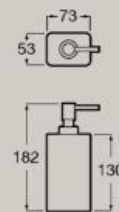

Push to
open

Basin complements

Tray
350 X 158 mm
A817670..0

Compatible with 460 mm width basins

Container
151,5 X 75 mm
A817671..0

Tumbler
105 x 77,5 mm
A817672..0

Soap dispenser
53 x 73 mm
A817673..0

Dimensions in mm.