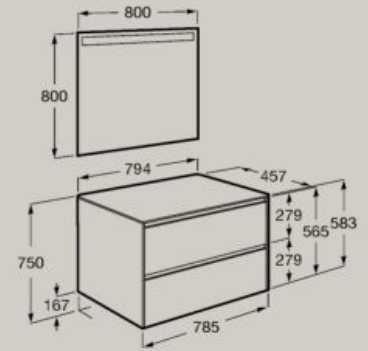

800 x 460 mm

Base unit for countertop right hand basin with two drawers

A851727...

Pack (base unit for countertop right hand basin with two drawers and Eidos LED mirror)

A851715...

Base unit for countertop left hand basin with two drawers

A851729...

Pack (base unit for countertop left hand basin with two drawers and Eidos LED mirror)

A851717...

Base unit for countertop centered basin with two drawers

A851728...

Pack (base unit for countertop centered basin with two drawers and Eidos LED mirror)

A851716...