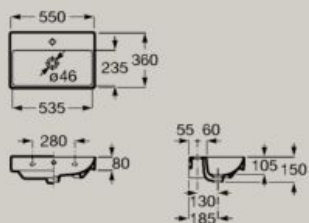

Compact wall-hung or vanity basin
550 x 360 mm
A327683..0

Optional
Small semi-pedestal
A337782..0