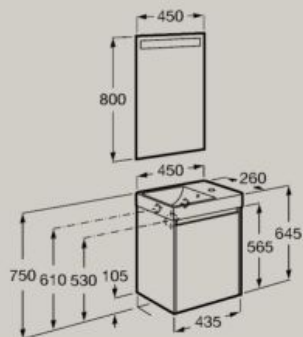

Internal
Shelf

400 x 320 mm

Unik (compact base unit with one door and basin)

A851677...

Pack (compact base unit with one door, basin and Eidos LED mirror)

A851695...

Soft
Close

Internal
Shelf