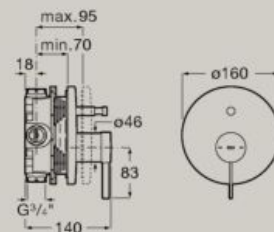

5L

Bidet mixer with pop-up waste
 and flexible supply hoses
A5A609E..0

5L

Wall-mounted bath-shower mixer
 with automatic diverter
A5A029E..0

Wall-mounted shower mixer
A5A219E..0

Built-in bath-shower mixer with
 automatic diverter (2 ways)
A5A0B9E..0
RocaBox required
 A525869403