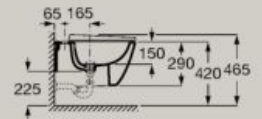

Wall-hung bidet
A357685..0
Soft-closing bidet lid
A806E12..1
Bidet lid
A806E10..1

Soft Close	Hidden Fixing