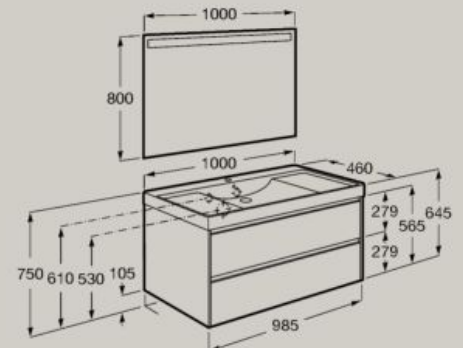

Soft Close

Full Extraction

Internal organiser

Dimensions in mm. Replace (...) in the product reference with the code of the chosen finish:

● 509 Matt White

● 510 Matt Grey

● 511 Dark Elm

● 512 Light Oak

● 513 Matt Green