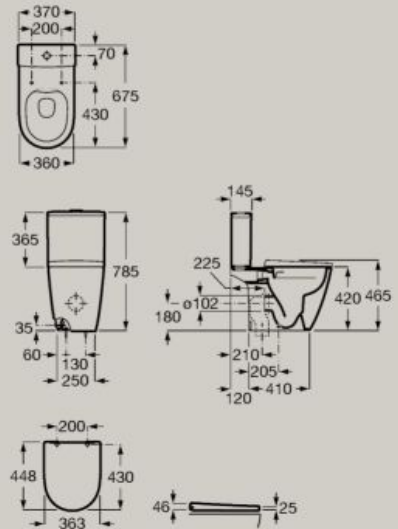

Toilets

Close-coupled Rimless WC
with dual outlet
A342687..0

Dual flush 4,5/3L WC
cistern with side inlet
A341680..0

Dual flush 4,5/3L WC
cistern with bottom inlet
A341681..0

Soft-closing seat and cover
in white finish
A801E12002

Seat and cover in white finish
A801E10002

Soft-closing seat and cover
in matt white finish
A801E12621

Seat and cover in matt white finish
A801E10621