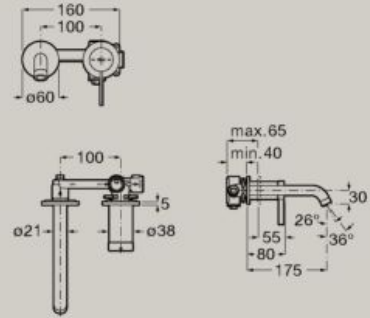

Built-in basin mixer
A5A359E..0
Built-in body required
A5E3501..0

5L

Bidet mixer with pop-up waste
and flexible supply hoses
A5A609E..0

5L