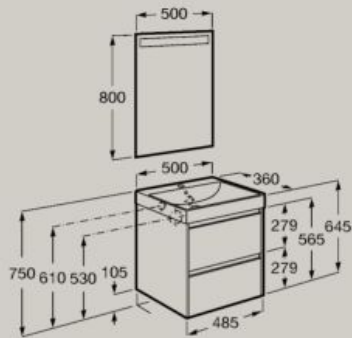

Unik (compact base unit with two drawers and basin)

A851682...

Pack (compact base unit with two drawers, basin and Eidos LED mirror)

A851698...

Soft
Close

Full
Extraction

Dimensions in mm. Replace (...) in the product reference with the code of the chosen finish: