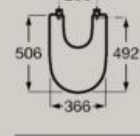

Wall-hung bidet
A357685..0
Soft-closing bidet lid
A806E12..1
Bidet lid
A806E10..1

Soft Close	Hidden Fixing