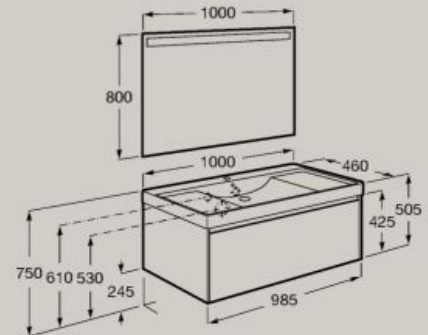

Soft Close

Full Extraction

Internal organiser

1000 x 460 mm

Unik (base unit with one drawer and basin)

A851686...

Pack (base unit with one drawer, basin and Eidos LED mirror)

A851702...

Soft Close

Full Extraction

Internal organiser

1000 x 460 mm

Unik (base unit with two drawers and basin)

A851693...

Pack (base unit with two drawers, basin and Eidos LED mirror)

A851709...