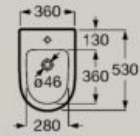

Bidets

Back to wall bidet
A357687..0
Soft-closing bidet lid
A806E12..1
Bidet lid
A806E10..1

Soft Close	Extra Height