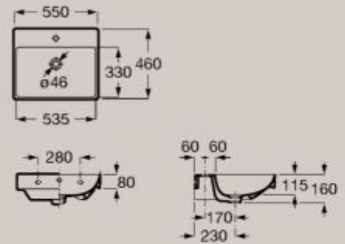

Wall-hung or vanity basin
550 x 460 mm
A327685..0
Optional
Pedestal
A337470..0
Semi-pedestal
A337471..0