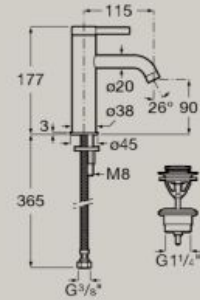

Basin mixer mezzo, smooth body with click-clack waste and flexible supply hoses
A5A3C9E..0

5L Cold Start