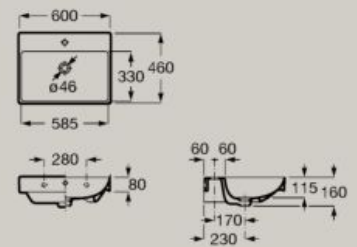

Wall-hung or vanity basin
600 x 460 mm
A327686..0
Optional
Pedestal
A337470..0
Semi-pedestal
A337471..0