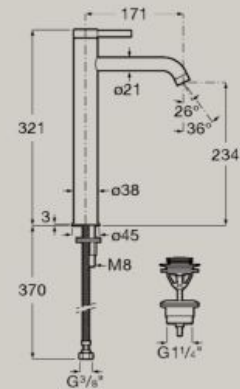

Basin mixer high-neck, smooth body with click-clack waste and flexible supply hoses
A5A349E..0

5L Cold Start