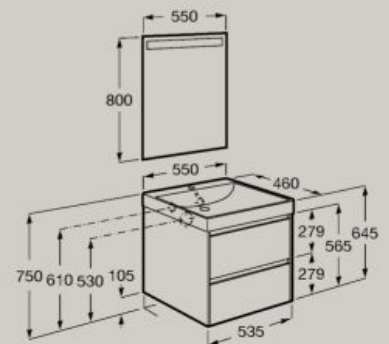

550 x 360 mm

Unik (compact base unit with two drawers and basin)

A851683...

Pack (compact base unit with two drawers, basin and Eidos LED mirror)

A851699...

Soft
Close

Full
Extraction

600 x 360 mm

Unik (compact base unit with two drawers and basin)

A851684...

Pack (compact base unit with two drawers, basin and Eidos LED mirror)

A851700...

Soft
Close

Full
Extraction

550 x 460 mm

Unik (base unit with two drawers and basin)

A851687...

Pack (base unit with two drawers, basin and Eidos LED mirror)

A851703...

Soft
Close

Full
Extraction

Internal
organiser

600 x 460 mm

Unik (base unit with two drawers and basin)

A851688...

Pack (base unit with two drawers, basin and Eidos LED mirror)

A851704...

Soft
Close

Full
Extraction

Internal
organiser

Dimensions in mm. Replace (...) in the product reference with the code of the chosen finish:

● 509 Matt White

● 510 Matt Grey

● 511 Dark Elm

● 512 Light Oak

● 513 Matt Green