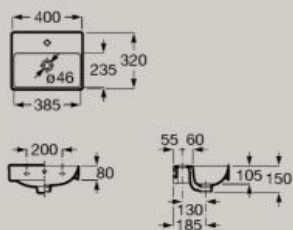

Basins

Compact wall-hung or vanity basin
450 x 260 mm
A327681..0

Compact wall-hung or vanity basin
400 x 320 mm
A32768D..0

Compact wall-hung or vanity basin
450 x 360 mm
A327682..0

Optional
Small semi-pedestal
A337782..0

Compact wall-hung or vanity basin
500 x 360 mm
A32768E..0

Optional
Small semi-pedestal
A337782..0

Compact wall-hung or vanity basin
550 x 360 mm
A327683..0

Optional
Small semi-pedestal
A337782..0

Dimensions in mm. Pedestal and semi-pedestal are not available in Supraglaze® finish. Replace (..) in the product reference with the code of the chosen finish:

- 00 White
- 62 Matt White
- S0 Supraglaze®