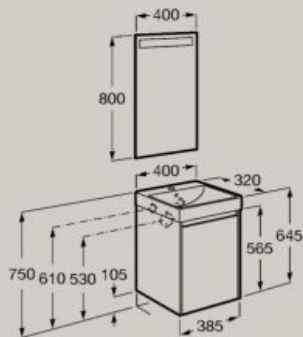

Internal
Shelf

400 x 320 mm

Unik (compact base unit with one door and basin)

A851677...

Pack (compact base unit with one door, basin and Eidos LED mirror)

A851695...

Soft
Close

Internal
Shelf