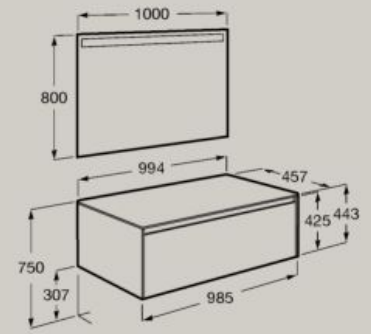

1000 x 460 mm

Base unit for countertop basin
with one drawer

A851726...

Pack (base unit for countertop basin
with one drawer and Eidos LED mirror)

A851714...

Soft
Close

Full
Extraction

Internal
organiser