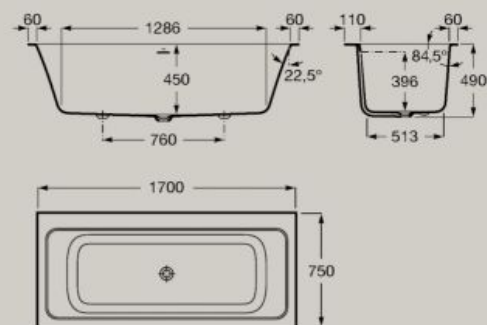

Includes click-clack drain, trap and integrated overflow.

Dimensions in mm. Replace (..) in the product reference with the code of the chosen finish:

● 00 White

Toilets

Close-coupled Rimless WC
with dual outlet
A342687..0