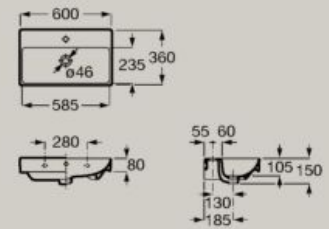

Compact wall-hung or vanity basin
600 x 360 mm
A327684..0
Optional
Small semi-pedestal
A337782..0