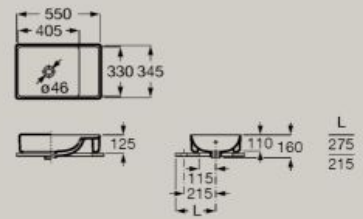

Over countertop basin
550 x 345 mm
A32768C..0