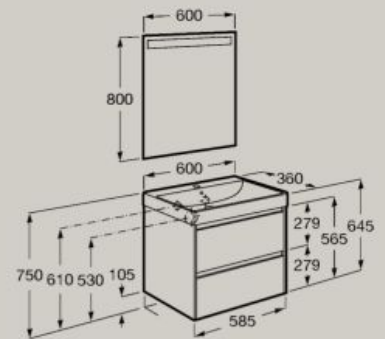

550 x 460 mm

Unik (base unit with two drawers and basin)

A851687...

Pack (base unit with two drawers, basin and Eidos LED mirror)

A851703...

Soft
Close

Full
Extraction

Internal
organiser