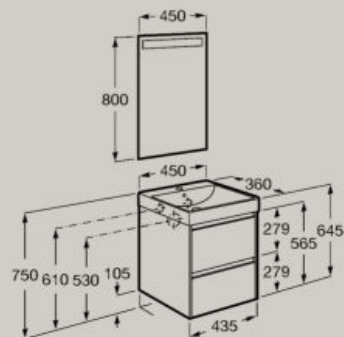

450 x 360 mm

Unik (compact base unit with two drawers and basin)

A851681...

Pack (compact base unit with two drawers, basin and Eidos LED mirror)

A851697...

Soft
Close

Full
Extraction

500 x 360 mm