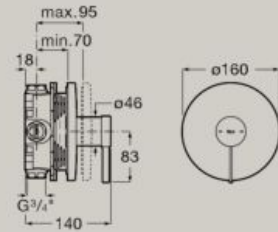

Built-in shower mixer (1 way)
A5A2B9E..0
RocaBox required
A525869403

Lanta bath spout
A5A0803..0