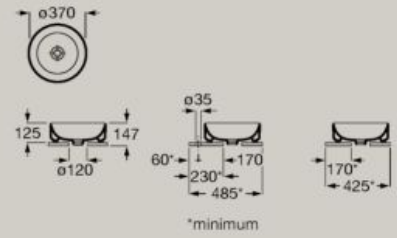

Over countertop basin
Ø370 mm
A32768J..0

Over countertop basin
550 x 345 mm
A32768C..0