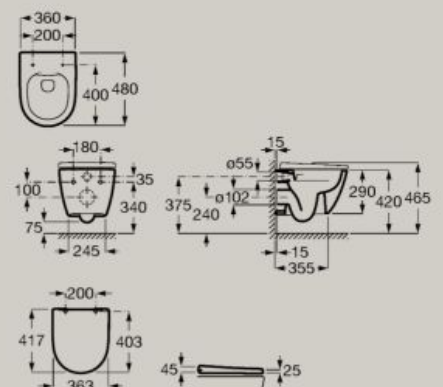

Dimensions in mm. Replace (..) in the product reference with the code of the chosen finish:

● 00 White   ● 62 Matt White   ● S0 Supraglaze®