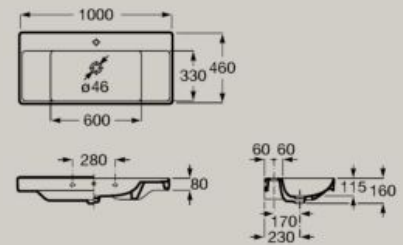

Wall-hung or vanity basin
 1000 x 460 mm
A32768A..0

Optional
 Pedestal
A337470..0
 Semi-pedestal
A337471..0

Double wall-hung or vanity basin
 1200 x 460 mm
A32768B..0

Dimensions in mm. Pedestal and semi-pedestal are not available in Supraglaze® finish. Replace (..) in the product reference with the code of the chosen finish: