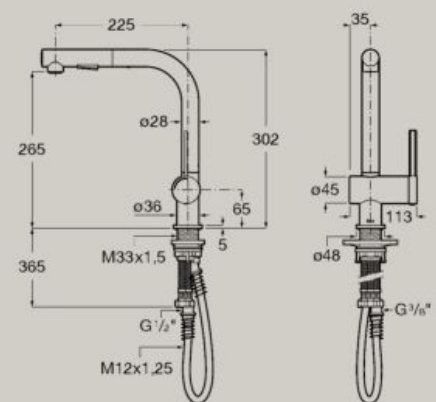

Kitchen sink mixer with swivel and retractable 2-function pull-out spout and flexible supply hoses
A5A851F.0

Cold
 Start

Dimensions in mm. Replace (..) in the product reference with the code of the chosen finish: