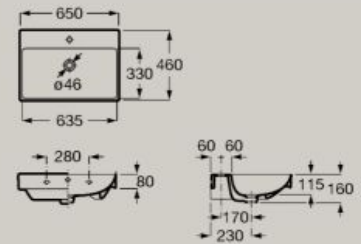

Wall-hung or vanity basin
650 x 460 mm
A327687..0
Optional
Pedestal
A337470..0
Semi-pedestal
A337471..0