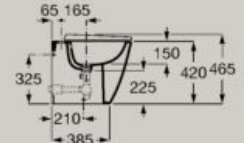

Bidets

Back to wall bidet
A357687..0
Soft-closing bidet lid
A806E12..1
Bidet lid
A806E10..1

Soft Close	Extra Height