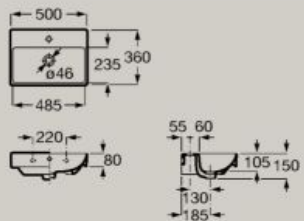

Compact wall-hung or vanity basin
500 x 360 mm
A32768E..0

Optional
Small semi-pedestal
A337782..0