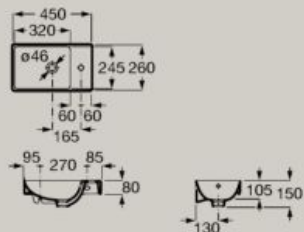

Basins

Compact wall-hung or vanity basin
450 x 260 mm
A327681..0

Compact wall-hung or vanity basin
400 x 320 mm
A32768D..0