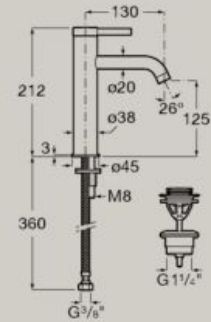

Faucets

Basin mixer with pop-up waste and flexible supply hoses
A5A309E..0

5L Cold Start

Basin mixer, smooth body with click-clack waste and flexible supply hoses
A5A3A9E..0

5L Cold Start

Basin mixer mezzo, smooth body with click-clack waste and flexible supply hoses
A5A3C9E..0

5L Cold Start

Basin mixer high-neck, smooth body with click-clack waste and flexible supply hoses
A5A349E..0

5L Cold Start

Dimensions in mm. Replace (..) in the product reference with the code of the chosen finish:

● C0 Chrome ● NB Matt Black

Everlux finishes: ● CN Titanium Black ● RG Rose Gold