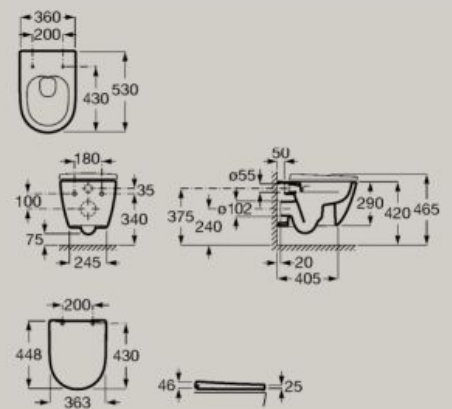

Compact wall-hung Rimless WC

A346688..0

Soft-closing seat and cover
in white finish

A801E22002

Seat and cover in white finish

A801E20002

Soft-closing seat and cover
in matt white finish

A801E22621

Seat and cover in matt white finish

A801E20621

Rimless	Soft Close	Hidden Fixing