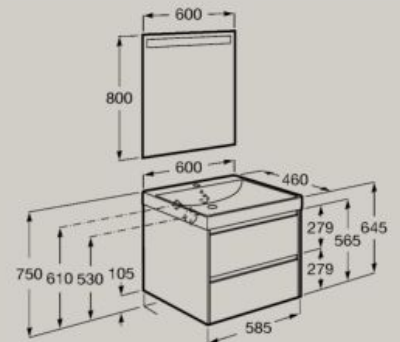

600 x 460 mm

Unik (base unit with two drawers and basin)

A851688...

Pack (base unit with two drawers, basin and Eidos LED mirror)

A851704...

Soft
Close

Full
Extraction

Internal
organiser