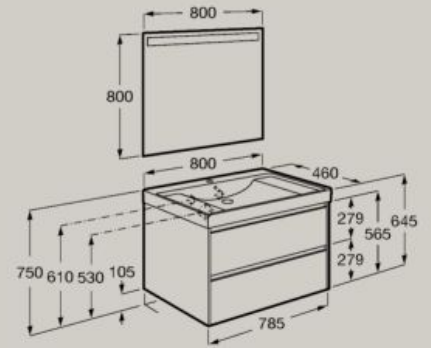

A851707...

Soft
Close

Full
Extraction

Internal
organiser

800 x 460 mm

Base unit for countertop basin with one drawer

A851724...

Pack (base unit for countertop basin with one drawer and Eidos LED mirror)