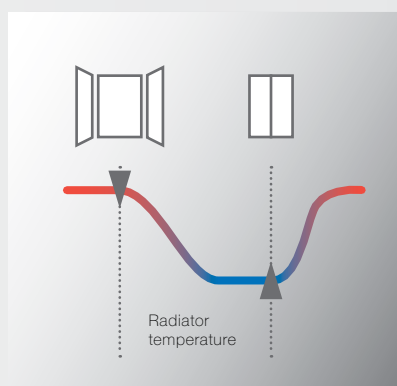

Simple to install: The H bracket painted the same colour as the radiator, makes installation easier with an integral spirit level.

Easy to install, even easier to operate.

Thanks to the materials and design used in its manufacture, the Zehnder Fare Tech can be handled and installed by one person, regardless of model size. And operation is even simpler: any room can be brought to the desired temperature easily by using the control panel of the decorative radiator. In addition, three predefined heating programs can be selected. The Zehnder Fare Tech scores highly on energy efficiency. Its open window detection feature automatically switches the radiator off – and once the window is closed it returns to normal operation.

Open window detection

The integral control unit recognises if a window has been opened for an extended period and switches the radiator off. Once the window is closed, the radiator returns to normal operation.