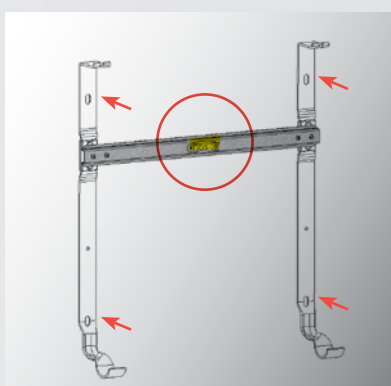

H bracket

Practical installation: The H bracket with integral spirit level makes it easy to mount the radiator level on the wall.

- Integral spirit level guarantees precise, level installation
- Designed for practical installation
- Perfect appearance: Radiator mounts close to the wall, H bracket is painted the same colour as the radiator